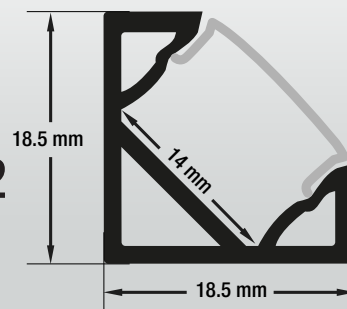

Model: VBD-CH-C2B-2