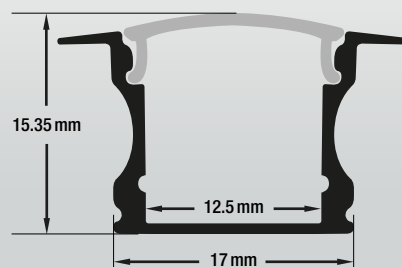

Model: VBD-CH-RF1B-2

ACCESSORIES (Sold Separately)

Extra End Caps (4 Pair/bag)	Mounting Clips (6 PCs/bag)	Lens/Cover	Cover*
Model: VBD-ENCH-RF1B SKU: 666561427030	Model: VBD-CLCH-RF1 SKU: 666561431068	30 Degree Lens VBD-LENS-S4RF1 SKU: 666561427252	PC Clear Cover VBD-CV-S4RF1 SKU: 666561427382
		PC Frosted Cover VBD-FCV-S4RF1 SKU: 666561432867	PC Black Cover VBD-CV-S4RF1B SKU: 666561427399

*Upon purchase, the product includes a black frosted diffuser.