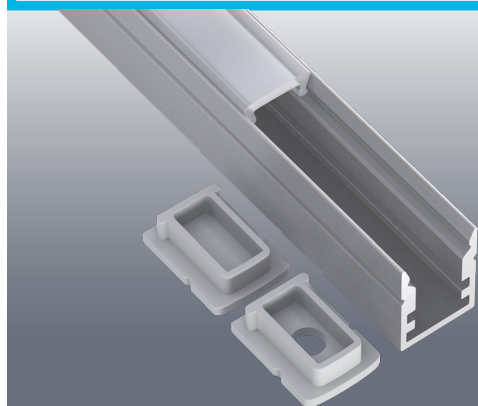

## Model: VBD-CH-S9-2

<b>Material:</b>	Anodized Aluminum
<b>Colour:</b>	Silver Grey
<b>Diffuser Type:</b>	Frosted
<b>Diffuser Material:</b>	Polycarbonate (PC)
<b>Channel Length:</b>	2m (6.5ft), 2.4m (7.8ft), 3m (9.8ft)
<b>Channel Width:</b>	13.45mm (0.52in)
<b>Channel Height:</b>	10mm (0.39in)

Job Name: \_\_\_\_\_

Distributor: \_\_\_\_\_

Type: \_\_\_\_\_

VBD-CH-S9 (3 meters)	<b>SKU: 666561429355</b>
VBD-CH-S9-2.4 (2.4 meters)	<b>SKU: 666561431495</b>
VBD-CH-S9-2 (2 meters)	<b>SKU: 666561431501</b>