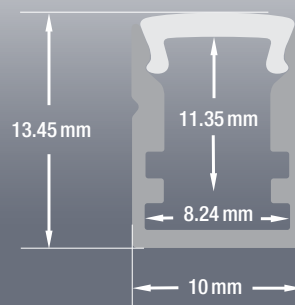

Model: VBD-CH-S9-2

ACCESSORIES (Sold Separately)

Extra End Caps (4 Pair/bag)	Mounting Clips (6 PCs/bag)		
Model: VBD-ENCH-S9 SKU: 666561431112	Model: VBD-CLCH-S9 SKU: 666561431136