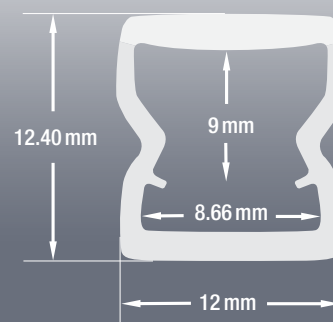

VEROBOARD®

Model: VBD-CH-S8-2

Material:	PMMA
Colour:	White
Diffuser Type:	Frosted
Channel Length:	2m (6.5ft), 2.4m (7.8ft), 3m (9.8ft)
Channel Width:	12.4mm (0.48in)
Channel Height:	12mm (0.47in)

Job Name: _____

Distributor: _____

Type: _____

- VBD-CH-S8 (3 meters) **SKU: 666561429348**
- VBD-CH-S8-2.4 (2.4 meters) **SKU: 666561431471**
- VBD-CH-S8-2 (2 meters) **SKU: 666561431488**

Model: VBD-CH-S8-2

ACCESSORIES (Sold Separately)