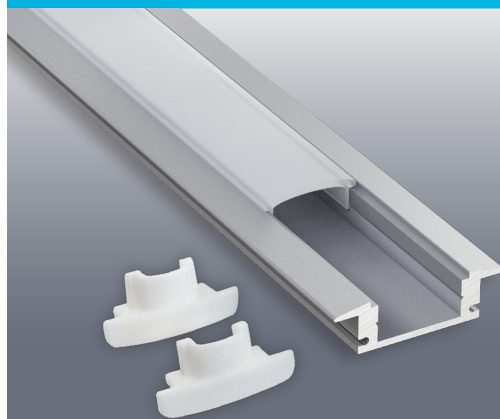

## Model: VBD-CH-RS5-2

<b>Material:</b>	Anodized Aluminum
<b>Colour:</b>	Silver Grey
<b>Diffuser Type:</b>	Frosted
<b>Diffuser Material:</b>	Polycarbonate (PC)
<b>Channel Length:</b>	2m (6.5ft), 2.4m (7.8ft), 3m (9.8ft)
<b>Channel Width:</b>	17.62mm (0.7in)
<b>Channel Height:</b>	8.18mm (0.32in)

Job Name: \_\_\_\_\_

Distributor: \_\_\_\_\_

Type: \_\_\_\_\_

VBD-CH-RS5 (3 meters)	<b>SKU: 666561428631</b>
VBD-CH-RS5-2.4 (2.4 meters)	<b>SKU: 666561431419</b>
VBD-CH-RS5-2 (2 meters)	<b>SKU: 666561431426</b>