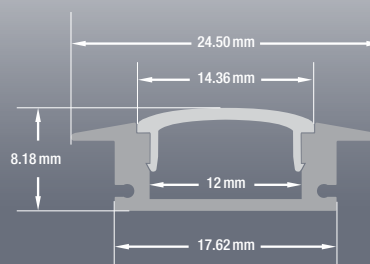

Model: VBD-CH-RS5-2

ACCESSORIES (Sold Separately)

Extra End Caps (4 Pair/bag)			
Model: VBD-ENCH-RS5 SKU: 666561429140