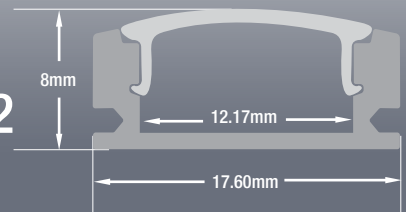

Model: VBD-CH-S55-2