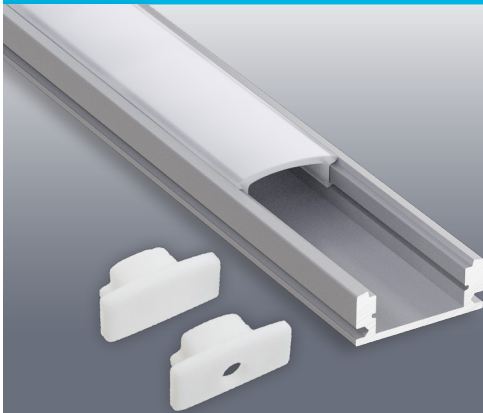

## Model: VBD-CH-S55-2

<b>Material:</b>	Anodized Aluminum
<b>Colour:</b>	Silver Grey
<b>Diffuser Type:</b>	Frosted
<b>Diffuser Material:</b>	Polycarbonate (PC)
<b>Channel Length:</b>	2m (6.5ft), 2.4m (7.8ft), 3m (9.8ft)
<b>Channel Width:</b>	17.53mm (0.69in)
<b>Channel Height:</b>	8mm (0.31in)

Job Name: \_\_\_\_\_

Distributor: \_\_\_\_\_

Type: \_\_\_\_\_

VBD-CH-S55 (3 meters)	<b>SKU: 666561429966</b>
VBD-CH-S55-2.4 (2.4 meters)	<b>SKU: 666561431372</b>
VBD-CH-S55-2 (2 meters)	<b>SKU: 666561431389</b>