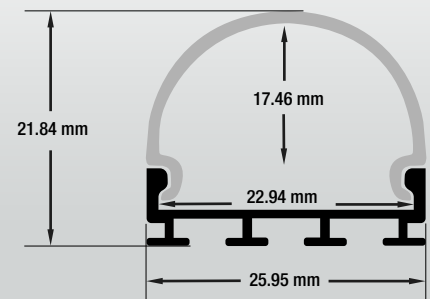

Model: VBD-CH-R2B-2

ACCESSORIES (Sold Separately)

Extra End Caps (4 Pair/bag)	Mounting Clips (6 PCs/bag)		
Model: VBD-ENCH-R2B SKU: 666561429171	Model: VBD-CLCH-R2B SKU: 666561427214