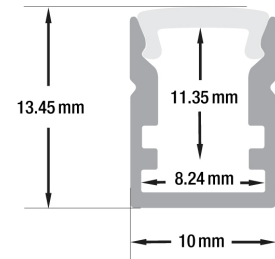

Model: VBD-CH-S9

LED LOW-PROFILE CHANNEL

Material:	Anodized Aluminum
Colour:	Silver Grey
Diffuser Type:	Frosted
Diffuser Material:	Polycarbonate(PC)
Channel Length:	1000mm (3.2ft)
Channel Width:	10mm (0.39in)
Channel Height:	13.45mm (0.52in)
Accessories Included:	1Pair End Caps and 2pcs Mounting Brackets

Name: _____

Project Name: _____

Email: _____

Phone: _____

Quantity: _____

Notes: _____

SKU: 666561430764