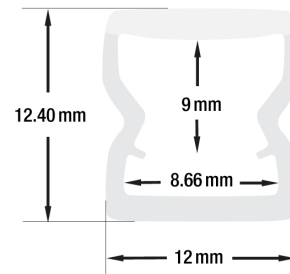

Model: VBD-CH-S8

LED STRIP CHANNEL

Material:	PMMA
Colour:	White
Diffuser Material:	Opal
Channel Length:	1000mm (3.2ft)
Channel Width:	12.7mm (0.48in)
Channel Height:	12mm (0.47in)
Accessories Included:	1Pair End Caps and 2pcs Mounting Brackets

Name: _____

Project Name: _____

Email: _____

Phone: _____

Quantity: _____

Notes: _____

SKU: 666561430757