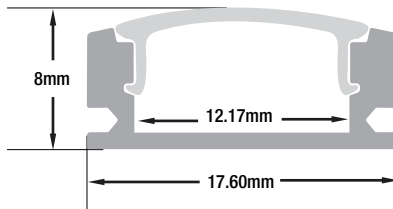

Model: VBD-CH-S55

LED LOW-PROFILE CHANNEL

Material:	Anodized Aluminum
Colour:	Silver Grey
Diffuser Type:	Frosted
Diffuser Material:	Polycarbonate(PC)
Channel Length:	1000mm (3.2ft)
Channel Width:	17.60mm (0.7in)
Channel Height:	8mm (0.31in)
Accessories Included:	1Pair End Caps and 2pcs Mounting Brackets

Name: _____

Project Name: _____

Email: _____

Phone: _____

Quantity: _____

Notes: _____

SKU: 666561430054