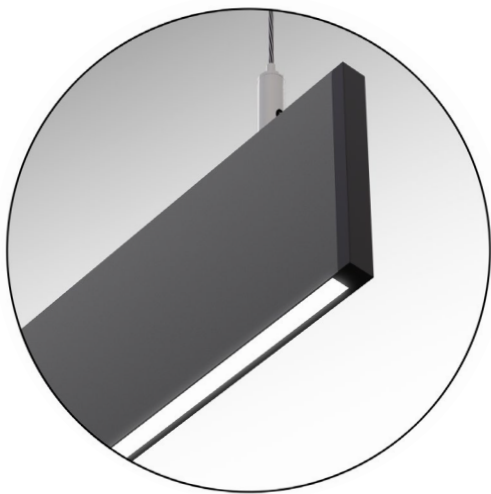

Model: VBD-CH-H2

NARROW HANGING CHANNEL

Material:	Anodized Aluminum
Colour:	Matte Black
Diffuser Type:	Frosted
Diffuser Material:	Polycarbonate(PC)
Channel Length:	1000mm (39.2in)
Channel Width:	10mm (0.4in)
Channel Height:	88mm (3.5in)
Accessories Included:	1Pair End Caps 2pcs Mounting Brackets 1pair Suspension Kit

Name: _____

Project Name: _____

Email: _____

Phone: _____

Quantity: _____

Notes: _____

SKU: 666561429850