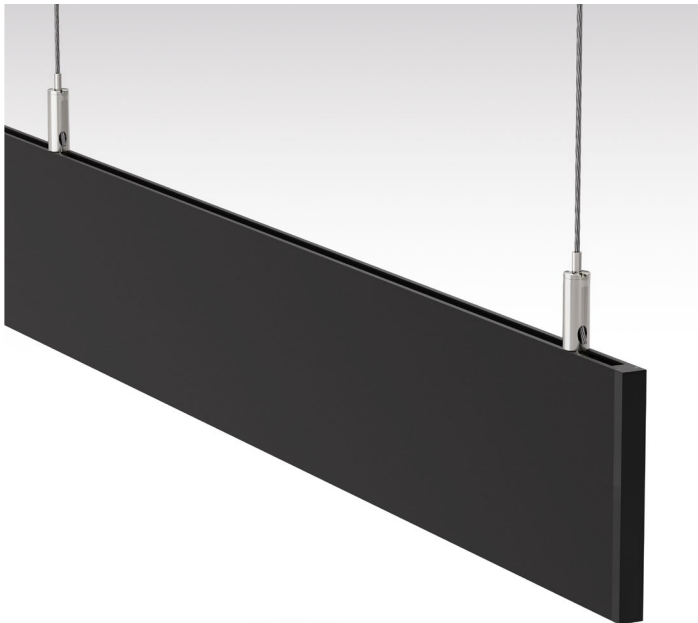

Model: VBD-CH-H2

NARROW HANGING CHANNEL

Material:	Anodized Aluminum
Colour:	Matte Black
Diffuser Type:	Frosted
Diffuser Material:	Polycarbonate(PC)
Channel Length:	1000mm (39.2in)
Channel Width:	10mm (0.4in)
Channel Height:	88mm (3.5in)
Accessories Included:	1Pair End Caps 2pcs Mounting Brackets 1pair Suspension Kit

Name: _____

Project Name: _____

Email: _____

Phone: _____

Quantity: _____

Notes: _____

SKU: 666561429850