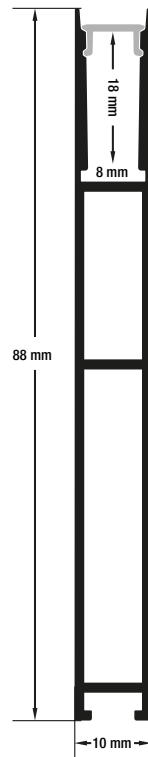

Model: VBD-CH-H2

NARROW HANGING CHANNEL

Material:	Anodized Aluminum
Colour:	Matte Black
Diffuser Type:	Frosted
Diffuser Material:	Polycarbonate(PC)
Channel Length:	1000mm (39.2in)
Channel Width:	10mm (0.4in)
Channel Height:	88mm (3.5in)
Accessories Included:	1Pair End Caps 2pcs Mounting Brackets 1pair Suspension Kit

Name: _____

Project Name: _____

Email: _____

Phone: _____

Quantity: _____

Notes: _____

SKU: 666561429850