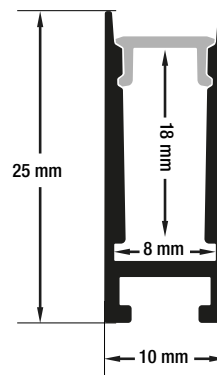

Model: VBD-CH-H1

NARROW HANGING CHANNEL

Material:	Anodized Aluminum
Colour:	Matte Black
Diffuser Type:	Frosted
Diffuser Material:	Polycarbonate(PC)
Channel Length:	1000mm (39.2in)
Channel Width:	10mm (0.4in)
Channel Height:	25mm (1in)
Accessories Included:	1Pair End Caps 2pcs Mounting Brackets 1pair Suspension Kit

Name: _____

Project Name: _____

Email: _____

Phone: _____

Quantity: _____

Notes: _____

SKU: 666561429843