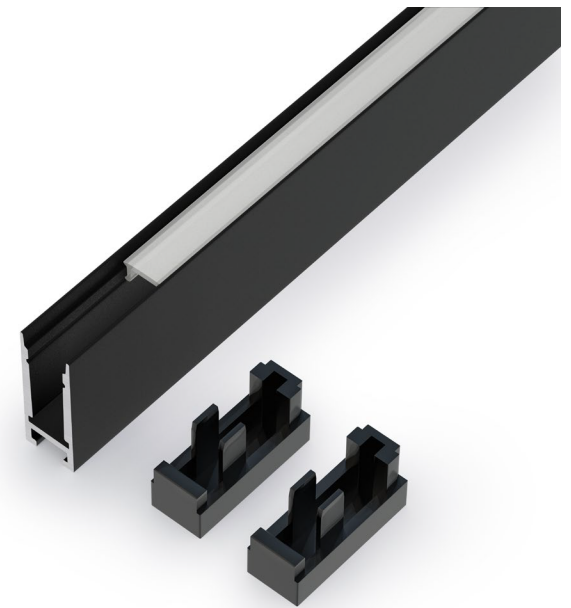

Model: VBD-CH-H1

NARROW HANGING CHANNEL

Material:	Anodized Aluminum
Colour:	Matte Black
Diffuser Type:	Frosted
Diffuser Material:	Polycarbonate(PC)
Channel Length:	1000mm (39.2in)
Channel Width:	10mm (0.4in)
Channel Height:	25mm (1in)
Accessories Included:	1Pair End Caps 2pcs Mounting Brackets 1pair Suspension Kit

Name: _____

Project Name: _____

Email: _____

Phone: _____

Quantity: _____

Notes: _____

SKU: 666561429843