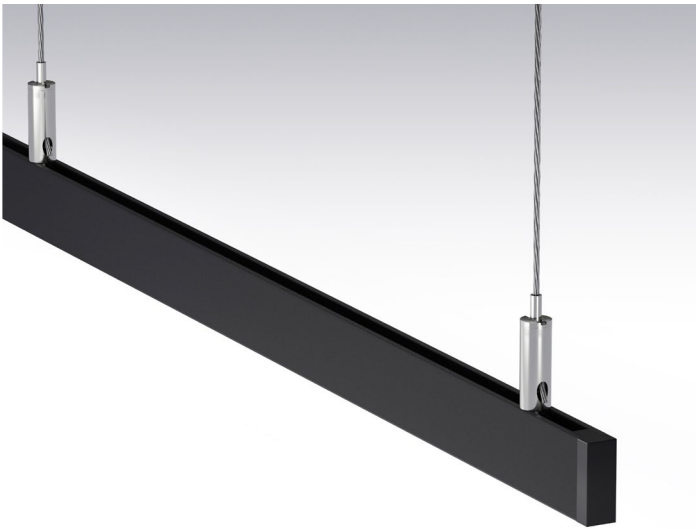

Model: VBD-CH-H1

NARROW HANGING CHANNEL

Material:	Anodized Aluminum
Colour:	Matte Black
Diffuser Type:	Frosted
Diffuser Material:	Polycarbonate(PC)
Channel Length:	1000mm (39.2in)
Channel Width:	10mm (0.4in)
Channel Height:	25mm (1in)
Accessories Included:	1Pair End Caps 2pcs Mounting Brackets 1pair Suspension Kit

Name: _____

Project Name: _____

Email: _____

Phone: _____

Quantity: _____

Notes: _____

SKU: 666561429843