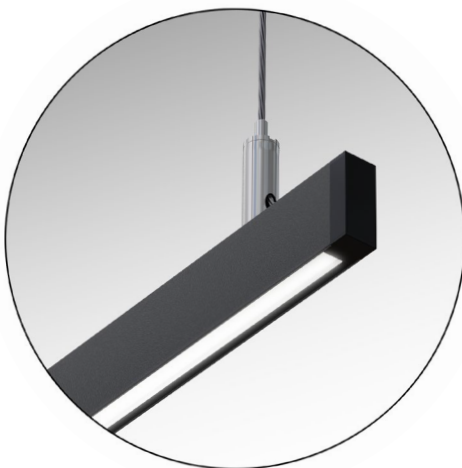

Model: VBD-CH-H1

NARROW HANGING CHANNEL

Material:	Anodized Aluminum
Colour:	Matte Black
Diffuser Type:	Frosted
Diffuser Material:	Polycarbonate(PC)
Channel Length:	1000mm (39.2in)
Channel Width:	10mm (0.4in)
Channel Height:	25mm (1in)
Accessories Included:	1Pair End Caps 2pcs Mounting Brackets 1pair Suspension Kit

Name: _____

Project Name: _____

Email: _____

Phone: _____

Quantity: _____

Notes: _____

SKU: 666561429843