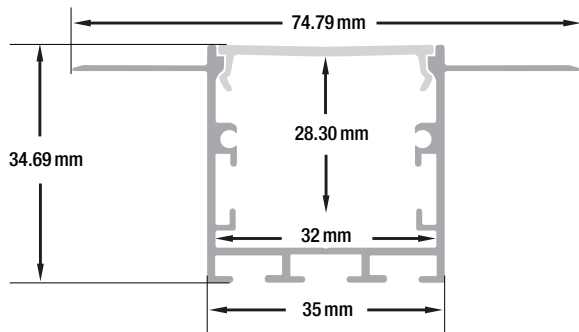

Model: VBD-CH-D9

DRYWALL ALUMINUM CHANNEL

Material:	Anodized Aluminum
Colour:	Silver Grey
Diffuser Type:	Frosted
Diffuser Material:	Polycarbonate(PC)
Channel Length:	1000mm (3.2ft)
Channel Width:	35mm (1.36in)
Channel Height:	34.69mm (1.37in)
Accessories Included:	1Pair End Caps
Installation:	Recessed or Flush-Mount

Name: _____
Project Name: _____
Email: _____
Phone: _____
Quantity: _____
Notes: _____

SKU: 666561429836