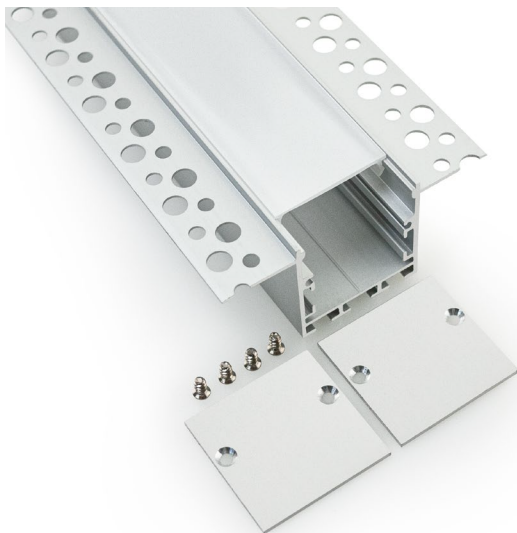

Model: VBD-CH-D9

DRYWALL ALUMINUM CHANNEL

Material:	Anodized Aluminum
Colour:	Silver Grey
Diffuser Type:	Frosted
Diffuser Material:	Polycarbonate(PC)
Channel Length:	1000mm (3.2ft)
Channel Width:	35mm (1.36in)
Channel Height:	34.69mm (1.37in)
Accessories Included:	1Pair End Caps
Installation:	Recessed or Flush-Mount

Name: _____
Project Name: _____
Email: _____
Phone: _____
Quantity: _____
Notes: _____

SKU: 666561429836