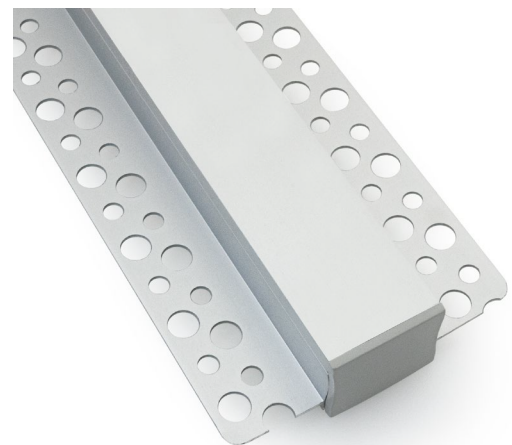

Model: VBD-CH-D8

DRYWALL ALUMINUM CHANNEL

Material:	Anodized Aluminum
Colour:	Silver Grey
Diffuser Type:	Frosted
Diffuser Material:	Polycarbonate(PC)
Channel Length:	1000mm (3.2ft)
Channel Width:	24mm (0.94in)
Channel Height:	21.35mm (0.84in)
Accessories Included:	1Pair End Caps
Installation:	Recessed or Flush-Mount

Name: _____

Project Name: _____

Email: _____

Phone: _____

Quantity: _____

Notes: _____

SKU: 666561429829