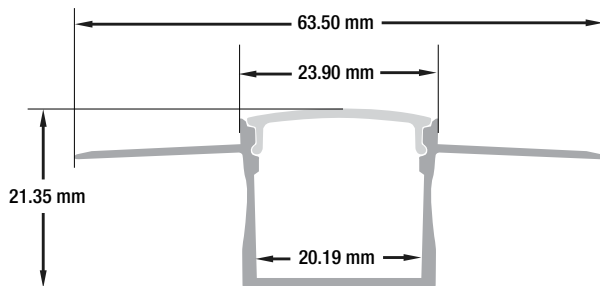

Model: VBD-CH-D8

DRYWALL ALUMINUM CHANNEL

Material:	Anodized Aluminum
Colour:	Silver Grey
Diffuser Type:	Frosted
Diffuser Material:	Polycarbonate(PC)
Channel Length:	1000mm (3.2ft)
Channel Width:	24mm (0.94in)
Channel Height:	21.35mm (0.84in)
Accessories Included:	1Pair End Caps
Installation:	Recessed or Flush-Mount

Name: _____

Project Name: _____

Email: _____

Phone: _____

Quantity: _____

Notes: _____

SKU: 666561429829