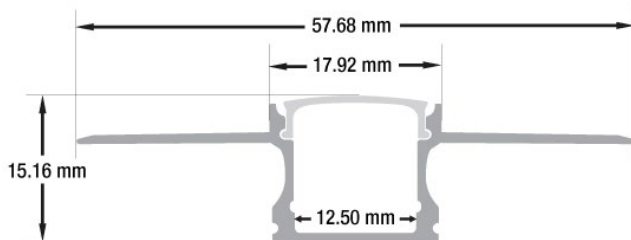

Model: VBD-CH-D7

DRYWALL ALUMINUM CHANNEL

Material:	Anodized Aluminum
Colour:	Silver Grey
Diffuser Type:	Frosted
Diffuser Material:	Opal
Channel Length:	1000mm (3.2ft)
Channel Width:	17.9mm (0.70in)
Channel Height:	15.1mm (0.6in)
Accessories Included:	1Pair End Caps
Installation:	Recessed or Flush-Mount

Name: _____

Project Name: _____

Email: _____

Phone: _____

Quantity: _____

Notes:

SKU: 666561429812