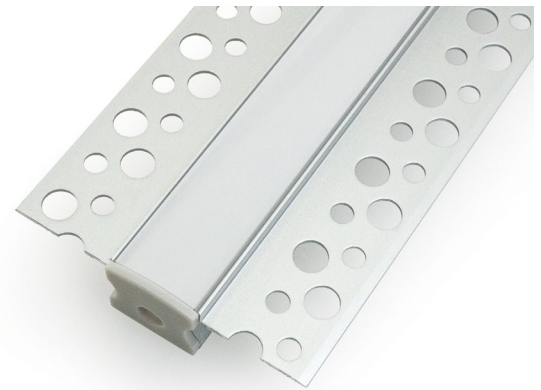

Model: VBD-CH-D7

DRYWALL ALUMINUM CHANNEL

Material:	Anodized Aluminum
Colour:	Silver Grey
Diffuser Type:	Frosted
Diffuser Material:	Opal
Channel Length:	1000mm (3.2ft)
Channel Width:	17.9mm (0.70in)
Channel Height:	15.1mm (0.6in)
Accessories Included:	1Pair End Caps
Installation:	Recessed or Flush-Mount

Name: _____

Project Name: _____

Email: _____

Phone: _____

Quantity: _____

Notes:

SKU: 666561429812