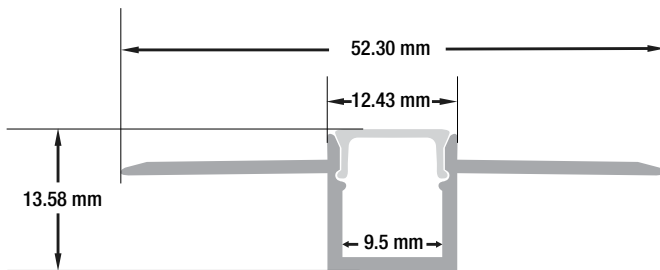

Model: VBD-CH-D6

DRYWALL ALUMINUM CHANNEL

Material:	Anodized Aluminum
Colour:	Silver Grey
Diffuser Type:	Frosted
Diffuser Material:	Polycarbonate(PC)
Channel Length:	1000mm (3.2ft)
Channel Width:	26.5mm (1in)
Channel Height:	15.45mm (0.60in)
Accessories Included:	1Pair End Caps
Installation:	Recessed or Flush-Mount

Name: _____

Project Name: _____

Email: _____

Phone: _____

Quantity: _____

Notes: _____

SKU: 666561429805