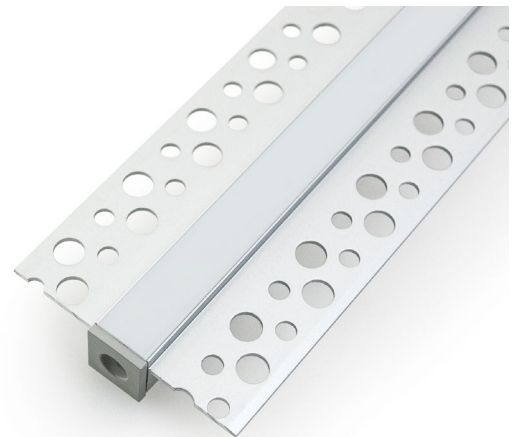

Model: VBD-CH-D6

DRYWALL ALUMINUM CHANNEL

Material:	Anodized Aluminum
Colour:	Silver Grey
Diffuser Type:	Frosted
Diffuser Material:	Polycarbonate(PC)
Channel Length:	1000mm (3.2ft)
Channel Width:	26.5mm (1in)
Channel Height:	15.45mm (0.60in)
Accessories Included:	1Pair End Caps
Installation:	Recessed or Flush-Mount

Name: _____

Project Name: _____

Email: _____

Phone: _____

Quantity: _____

Notes: _____

SKU: 666561429805