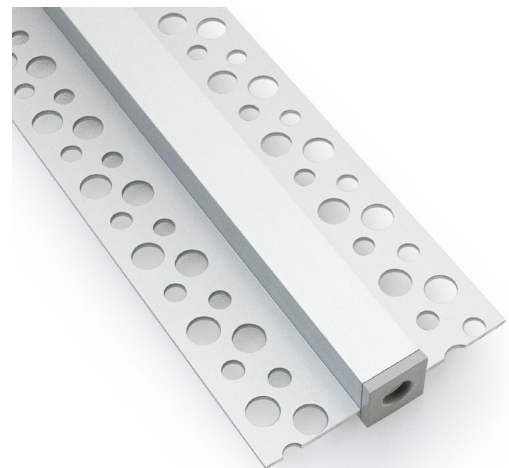

Model: VBD-CH-D6

DRYWALL ALUMINUM CHANNEL

Material:	Anodized Aluminum
Colour:	Silver Grey
Diffuser Type:	Frosted
Diffuser Material:	Polycarbonate(PC)
Channel Length:	1000mm (3.2ft)
Channel Width:	26.5mm (1in)
Channel Height:	15.45mm (0.60in)
Accessories Included:	1Pair End Caps
Installation:	Recessed or Flush-Mount

Name: _____

Project Name: _____

Email: _____

Phone: _____

Quantity: _____

Notes: _____

SKU: 666561429805