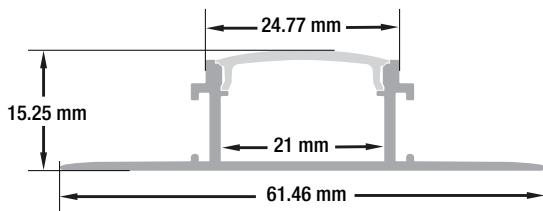

Model: VBD-CH-D1

DRYWALL ALUMINUM CHANNEL

Material:	Anodized Aluminum
Colour:	Silver Grey
Diffuser Type:	Frosted
Diffuser Material:	Polycarbonate(PC)
Channel Length:	1000mm (3.2ft)
Channel Width:	24.7mm (1in)
Channel Height:	15.25mm (0.6in)
Accessories Included:	1Pair End Caps
Installation:	Recessed or Flush-Mount

Name: _____

Project Name: _____

Email: _____

Phone: _____

Quantity: _____

Notes: _____

SKU: 666561429799