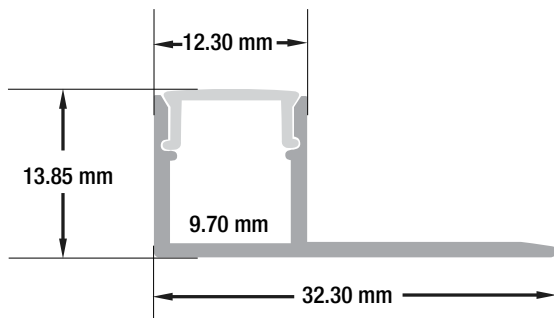

Model: VBD-CH-D4

DRYWALL ALUMINUM CHANNEL

Material:	Anodized Aluminum
Colour:	Silver Grey
Diffuser Type:	Frosted
Diffuser Material:	Polycarbonate(PC)
Channel Length:	1000mm (3.2ft)
Channel Width:	12.30mm (0.5in)
Channel Height:	13.85mm (0.5in)
Accessories Included:	1Pair End Caps
Installation:	Recessed or Flush-Mount

Name: _____

Project Name: _____

Email: _____

Phone: _____

Quantity: _____

Notes: _____

SKU: 666561429768