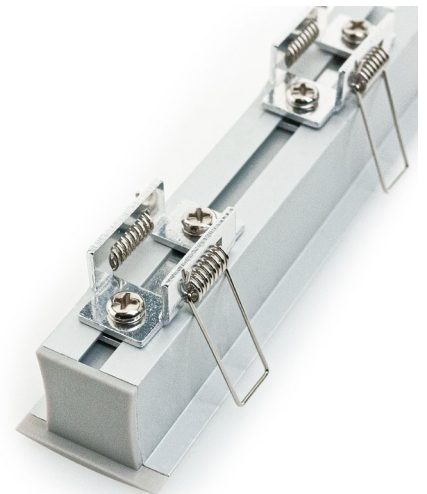

Model: VBD-CH-RF4

DOWN-LIGHTING CHANNEL

Material:	Anodized Aluminum
Colour:	Silver Grey
Diffuser Type:	Frosted
Diffuser Material:	Opal
Channel Length:	1000mm (3.2ft)
Channel Width:	23.4mm (0.9in)
Channel Height:	27.9mm (1.06in)
Accessories Included:	1Pair End Caps and 2pcs Mounting Clips

Name: _____

Project Name: _____

Email: _____

Phone: _____

Quantity: _____

Notes: _____

SKU: 666561429720