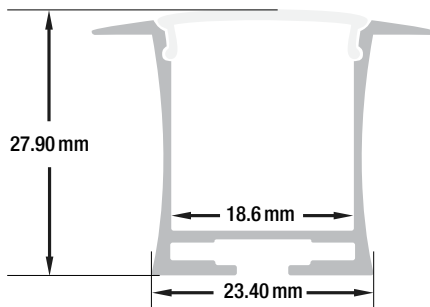

Model: VBD-CH-RF4

DOWN-LIGHTING CHANNEL

Material:	Anodized Aluminum
Colour:	Silver Grey
Diffuser Type:	Frosted
Diffuser Material:	Opal
Channel Length:	1000mm (3.2ft)
Channel Width:	23.4mm (0.9in)
Channel Height:	27.9mm (1.06in)
Accessories Included:	1Pair End Caps and 2pcs Mounting Clips

Name: _____

Project Name: _____

Email: _____

Phone: _____

Quantity: _____

Notes: _____

SKU: 666561429720