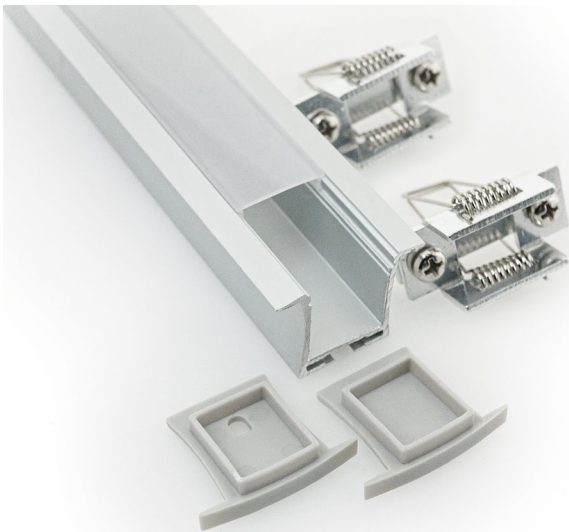

Model: VBD-CH-RF4

DOWN-LIGHTING CHANNEL

Material:	Anodized Aluminum
Colour:	Silver Grey
Diffuser Type:	Frosted
Diffuser Material:	Opal
Channel Length:	1000mm (3.2ft)
Channel Width:	23.4mm (0.9in)
Channel Height:	27.9mm (1.06in)
Accessories Included:	1Pair End Caps and 2pcs Mounting Clips

Name: _____

Project Name: _____

Email: _____

Phone: _____

Quantity: _____

Notes: _____

SKU: 666561429720