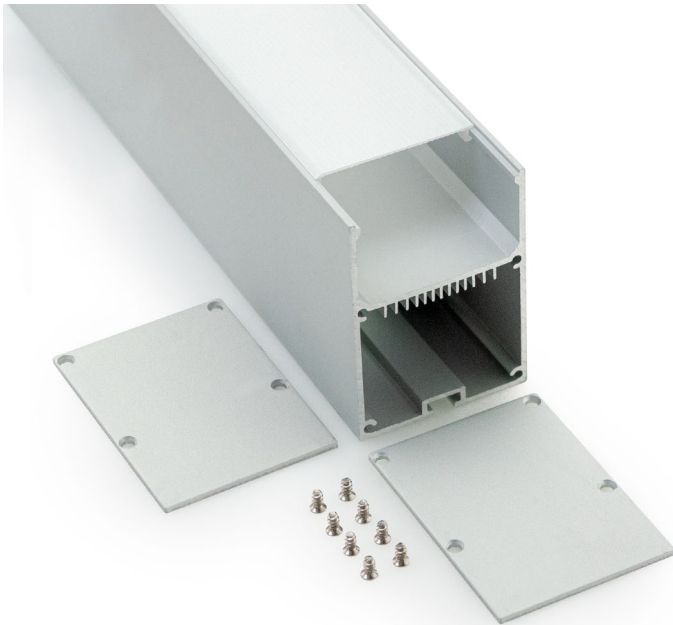

Model: VBD-CH-RF10

DOWN-LIGHTING CHANNEL

Material:	Anodized Aluminum
Colour:	Silver Grey
Diffuser Type:	Frosted
Diffuser Material:	Polycarbonate(PC)
Channel Length:	1000mm (3.2in)
Channel Width:	50mm (1.96in)
Channel Height:	70mm (2.75in)
Accessories Included:	1Pair End Caps 1Pair Suspension Kit (VBD-AIRC-6F-P2)

Name: _____

Project Name: _____

Email: _____

Phone: _____

Quantity: _____

Notes: _____

SKU: 666561429690