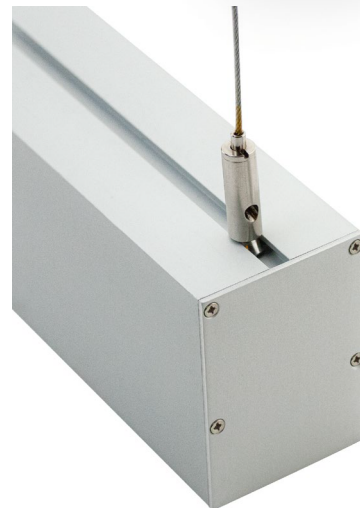

Model: VBD-CH-RF10

DOWN-LIGHTING CHANNEL

Material:	Anodized Aluminum
Colour:	Silver Grey
Diffuser Type:	Frosted
Diffuser Material:	Polycarbonate(PC)
Channel Length:	1000mm (3.2in)
Channel Width:	50mm (1.96in)
Channel Height:	70mm (2.75in)
Accessories Included:	1Pair End Caps 1Pair Suspension Kit (VBD-AIRC-6F-P2)

Name: _____

Project Name: _____

Email: _____

Phone: _____

Quantity: _____

Notes: _____

SKU: 666561429690