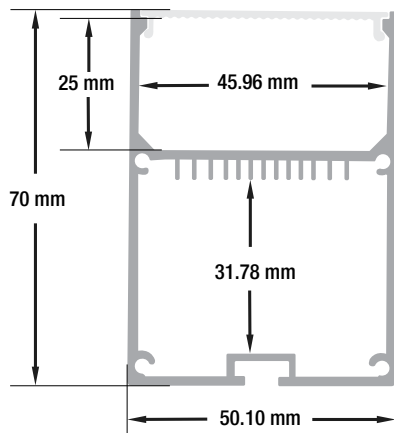

Model: VBD-CH-RF10

DOWN-LIGHTING CHANNEL

Material:	Anodized Aluminum
Colour:	Silver Grey
Diffuser Type:	Frosted
Diffuser Material:	Polycarbonate(PC)
Channel Length:	1000mm (3.2in)
Channel Width:	50mm (1.96in)
Channel Height:	70mm (2.75in)
Accessories Included:	1Pair End Caps 1Pair Suspension Kit (VBD-AIRC-6F-P2)

Name: _____

Project Name: _____

Email: _____

Phone: _____

Quantity: _____

Notes: _____

SKU: 666561429690