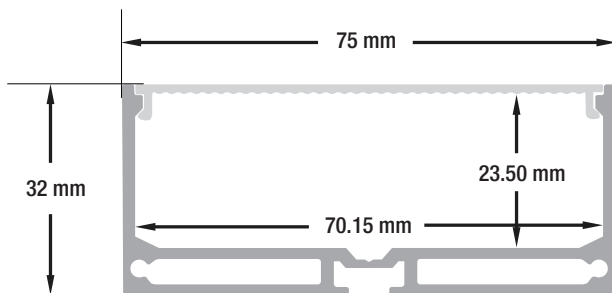

Model: VBD-CH-RF8

DOWN-LIGHTING CHANNEL

Material:	Anodized Aluminum
Colour:	Silver Grey
Diffuser Type:	Frosted
Diffuser Material:	Polycarbonate(PC)
Channel Length:	1000mm (3.2ft)
Channel Width:	75mm (2.95in)
Channel Height:	32mm (1.26in)
Accessories Included:	1Pair End Caps 1pair Suspension Kit (VBD-AIRC-6F-P2)

Name: _____

Project Name: _____

Email: _____

Phone: _____

Quantity: _____

Notes: _____

SKU: 666561429683