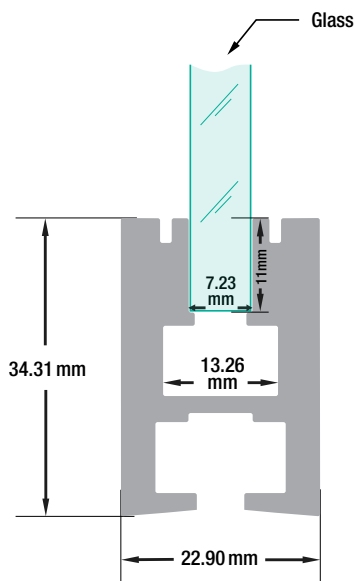

Model: VBD-CH-E1

EDGE LIGHTING CHANNEL

Material:	Anodized Aluminum
Colour:	Silver Grey
Diffuser Type:	No Diffuser
Channel Length:	1000mm (3.2ft)
Channel Width:	23mm (0.9in)
Channel Height:	35mm (1.37in)
Accessories Included:	1Pair End Caps 1Pair Suspension Kit (VBD-AIRC-6F-P2)

Name: _____

Project Name: _____

Email: _____

Phone: _____

Quantity: _____

Notes: _____

SKU: 666561429676