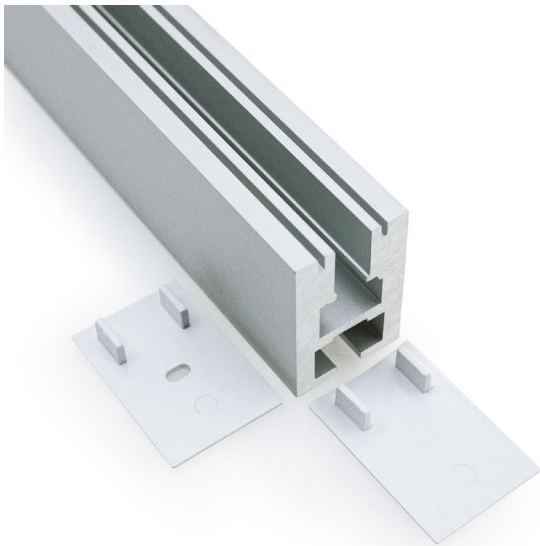

Model: VBD-CH-E1

EDGE LIGHTING CHANNEL

Material:	Anodized Aluminum
Colour:	Silver Grey
Diffuser Type:	No Diffuser
Channel Length:	1000mm (3.2ft)
Channel Width:	23mm (0.9in)
Channel Height:	35mm (1.37in)
Accessories Included:	1Pair End Caps 1Pair Suspension Kit (VBD-AIRC-6F-P2)

Name: _____

Project Name: _____

Email: _____

Phone: _____

Quantity: _____

Notes: _____

SKU: 666561429676