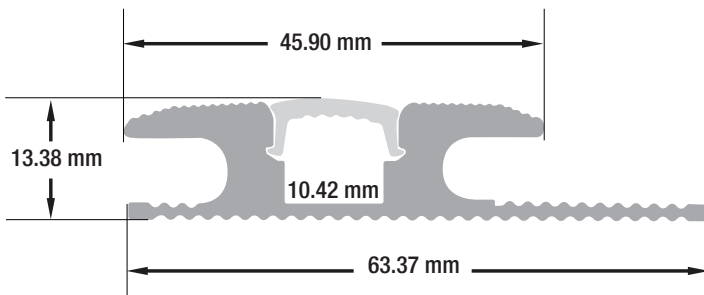

Model: VBD-CH-W3

WALKWAY ALUMINUM CHANNEL

Material:	Anodized Aluminum
Colour:	Silver Grey
Diffuser Type:	Frosted
Diffuser Material:	Opal
Channel Length:	1000mm (3.2ft)
Channel Width:	63.37mm (2.5in)
Channel Height:	13.38mm (0.5in)

Name: _____

Project Name: _____

Email: _____

Phone: _____

Quantity: _____

Notes: _____

SKU: 666561429652