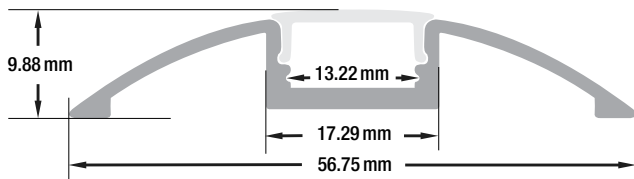

Model: VBD-CH-S2

LED LIP CHANNEL

Material:	Anodized Aluminum
Colour:	Silver Grey
Diffuser Type:	Frosted
Diffuser Material:	Opal
Channel Length:	1000mm (3.2ft)
Channel Width:	56.75mm (2.2in)
Channel Height:	10mm (0.39in)
Accessories Included:	1 Pair End Caps

Name: _____

Project Name: _____

Email: _____

Phone: _____

Quantity: _____

Notes: _____

SKU: 666561429638