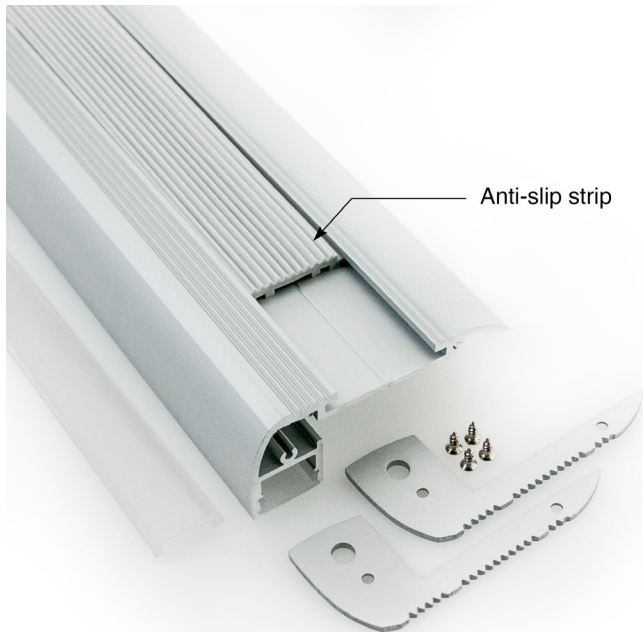

Model: VBD-CH-ST2

DOWN-LIGHTING CHANNEL

Material:	Anodized Aluminum
Colour:	Silver Grey
Diffuser Type:	Frosted
Diffuser Material:	Polycarbonate(PC)
Channel Length:	1000mm (3.2ft)
Channel Width:	65mm (2.5in)
Channel Height:	27mm (1in)
Accessories Included:	1Pair End Caps

Name: _____

Project Name: _____

Email: _____

Phone: _____

Quantity: _____

Notes: _____

SKU: 666561429614