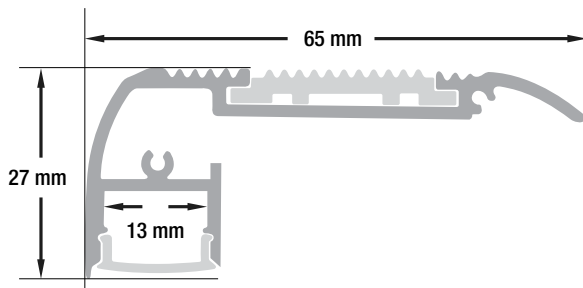

Model: VBD-CH-ST2

DOWN-LIGHTING CHANNEL

Material:	Anodized Aluminum
Colour:	Silver Grey
Diffuser Type:	Frosted
Diffuser Material:	Polycarbonate(PC)
Channel Length:	1000mm (3.2ft)
Channel Width:	65mm (2.5in)
Channel Height:	27mm (1in)
Accessories Included:	1Pair End Caps

Name: _____

Project Name: _____

Email: _____

Phone: _____

Quantity: _____

Notes: _____

SKU: 666561429614