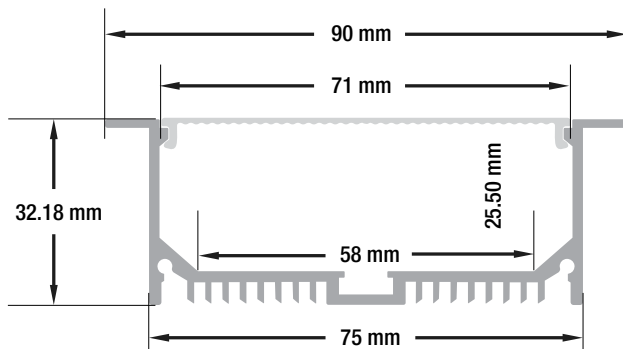

Model: VBD-CH-RF7

DOWN-LIGHTING CHANNEL

Material:	Anodized Aluminum
Colour:	Silver Grey
Diffuser Type:	Frosted
Diffuser Material:	Polycarbonate(PC)
Channel Length:	1000mm (3.2ft)
Channel Width:	90mm (3.54in)
Channel Height:	32.1mm (1.26in)
Accessories Included:	1Pair End Caps

Name: _____

Project Name: _____

Email: _____

Phone: _____

Quantity: _____

Notes: _____

SKU: 666561429607