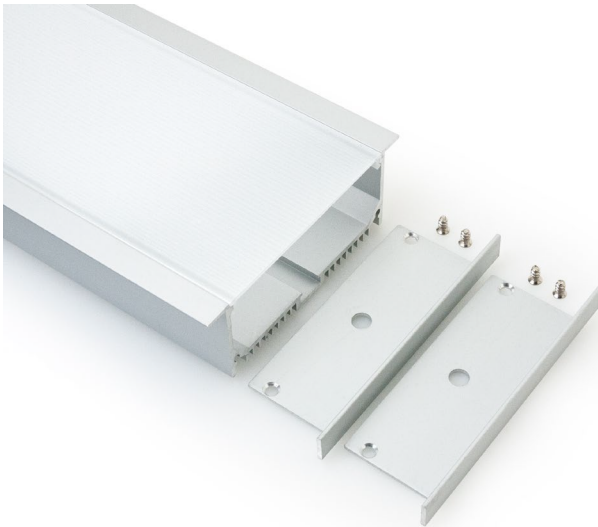

Model: VBD-CH-RF7

DOWN-LIGHTING CHANNEL

Material:	Anodized Aluminum
Colour:	Silver Grey
Diffuser Type:	Frosted
Diffuser Material:	Polycarbonate(PC)
Channel Length:	1000mm (3.2ft)
Channel Width:	90mm (3.54in)
Channel Height:	32.1mm (1.26in)
Accessories Included:	1Pair End Caps

Name: _____

Project Name: _____

Email: _____

Phone: _____

Quantity: _____

Notes: _____

SKU: 666561429607