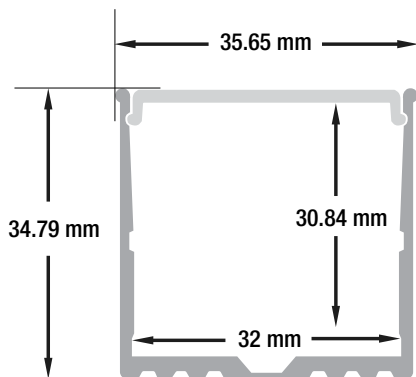

Model: VBD-CH-RF5

DOWN-LIGHTING CHANNEL

Material:	Anodized Aluminum
Colour:	Silver Grey
Diffuser Type:	Frosted
Diffuser Material:	Polycarbonate (PC)
Channel Length:	1000mm (3.2ft)
Channel Width:	35.65mm (1.40in)
Channel Height:	34.8mm (1.36in)
Accessories Included:	1Pair End Caps

Name: _____

Project Name: _____

Email: _____

Phone: _____

Quantity: _____

Notes: _____

SKU: 666561429577