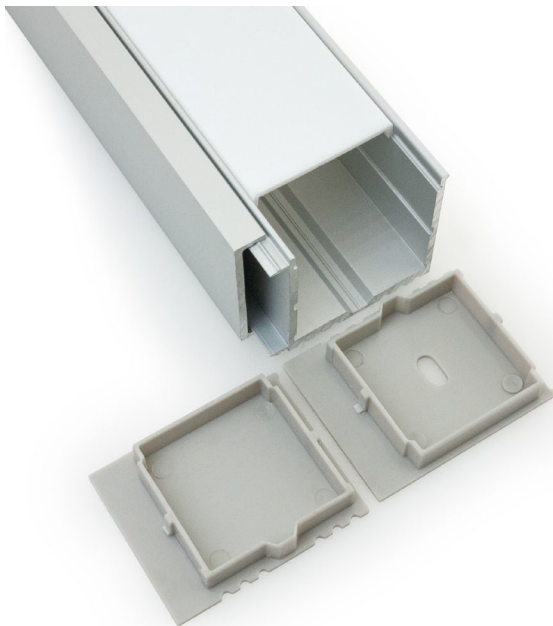

Model: VBD-CH-RF5

DOWN-LIGHTING CHANNEL

Material:	Anodized Aluminum
Colour:	Silver Grey
Diffuser Type:	Frosted
Diffuser Material:	Polycarbonate (PC)
Channel Length:	1000mm (3.2ft)
Channel Width:	35.65mm (1.40in)
Channel Height:	34.8mm (1.36in)
Accessories Included:	1Pair End Caps

Name: _____

Project Name: _____

Email: _____

Phone: _____

Quantity: _____

Notes: _____

SKU: 666561429577