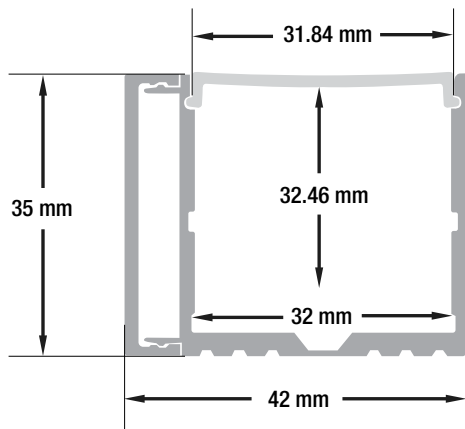

Model: VBD-CH-WC3

SIDE-MOUNT CHANNEL

Material:	Anodized Aluminum
Colour:	Silver Grey
Diffuser Type:	Frosted
Diffuser Material:	Opal
Channel Length:	1000mm (3.2ft)
Channel Width:	42mm (1.65in)
Channel Height:	35mm (1.37in)
Accessories Included:	1Pair End Caps

Name: _____

Project Name: _____

Email: _____

Phone: _____

Quantity: _____

Notes: _____

SKU: 666561429560