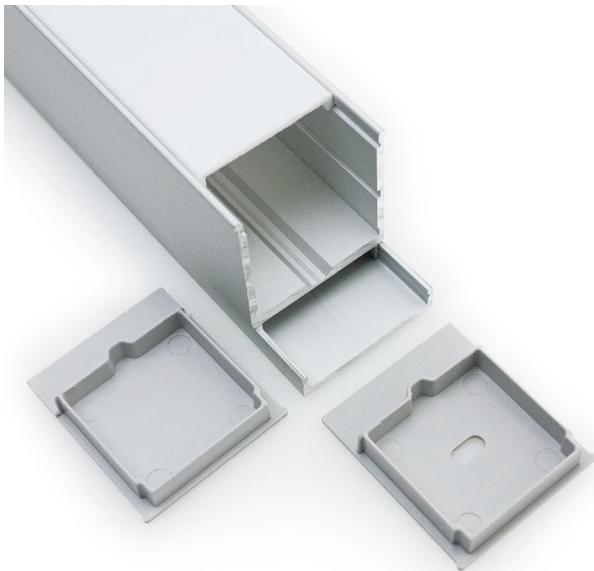

Model: VBD-CH-WC1

SIDE MOUNT CHANNEL

Material:	Anodized Aluminum
Colour:	Silver Grey
Diffuser Type:	Frosted
Diffuser Material:	Polycarbonate(PC)
Channel Length:	1000mm (3.2ft)
Channel Width:	35.3mm (1.4in)
Channel Height:	41.8mm (1.65in)
Accessories Included:	1Pair End Caps

Name: _____

Project Name: _____

Email: _____

Phone: _____

Quantity: _____

Notes: _____

SKU: 666561429553