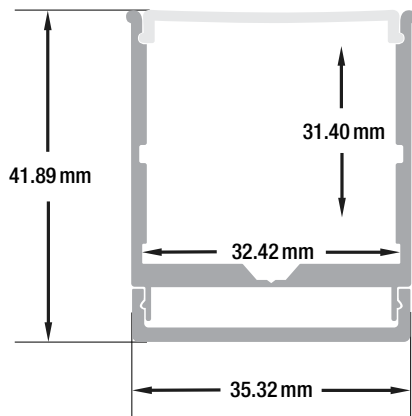

Model: VBD-CH-WC1

SIDE MOUNT CHANNEL

Material:	Anodized Aluminum
Colour:	Silver Grey
Diffuser Type:	Frosted
Diffuser Material:	Polycarbonate(PC)
Channel Length:	1000mm (3.2ft)
Channel Width:	35.3mm (1.4in)
Channel Height:	41.8mm (1.65in)
Accessories Included:	1Pair End Caps

Name: _____

Project Name: _____

Email: _____

Phone: _____

Quantity: _____

Notes: _____

SKU: 666561429553