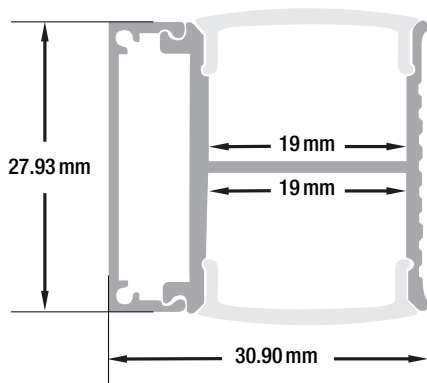

Model: VBD-CH-WC2

UP-DOWN LIGHTING CHANNEL

Material:	Anodized Aluminum
Colour:	Silver Grey
Diffuser Type:	Frosted
Diffuser Material:	Polycarbonate(PC)
Channel Length:	1000mm (3.2ft)
Channel Width:	30.9mm (1.21in)
Channel Height:	27.8mm (1.10in)
Accessories Included:	1Pair End Caps

Name: _____

Project Name: _____

Email: _____

Phone: _____

Quantity: _____

Notes: _____

SKU: 666561429546