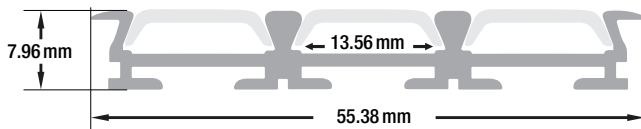

Model: VBD-CH-S3

LED LIP CHANNEL

Material:	Anodized Aluminum
Colour:	Silver Grey
Diffuser Type:	Frosted
Diffuser Material:	Polycarbonate(PC)
Channel Length:	1000mm (3.2ft)
Channel Width:	55mm (2.15in)
Channel Height:	8mm (0.36in)
Accessories Included:	1 Pair End Caps and 2pcs Mounting Brackets

Name: _____

Project Name: _____

Email: _____

Phone: _____

Quantity: _____

Notes: _____

SKU: 666561429539