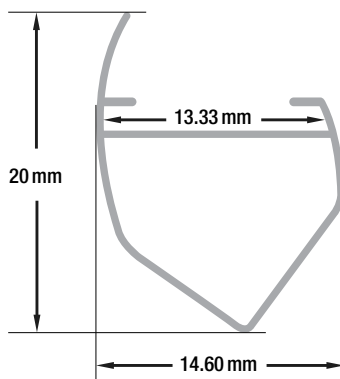

Model: VBD-CH-C5

DISPLAY LIGHTING ALUMINUM CHANNEL

Material:	Anodized Aluminum
Colour:	Silver Grey
Diffuser Type:	No Diffuser
Channel Length:	1000mm (3.2ft)
Channel Width:	15mm (0.59in)
Channel Height:	20mm (0.78in)
Accessories Included:	1Pair End Caps and 2pcs Mounting Brackets
Installation:	Surface Mount

Name: _____

Project Name: _____

Email: _____

Phone: _____

Quantity: _____

Notes: _____

SKU: 666561429522