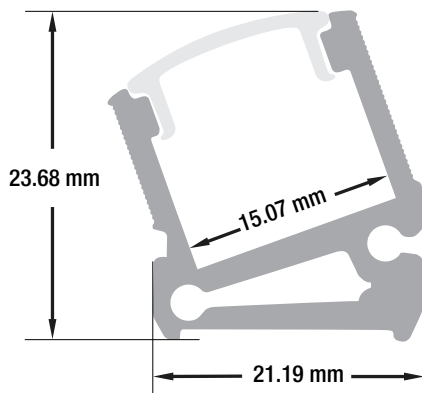

Model: VBD-CH-C1

ANGULAR DISPLAY LIGHTING CHANNEL

Material:	Anodized Aluminum
Colour:	Silver Grey
Diffuser Type:	Frosted
Diffuser Material:	Opal
Channel Length:	1000mm (3.2ft)
Channel Width:	21.1 mm (0.8in)
Channel Height:	23.68mm (0.9in)
Accessories Included:	1Pair End Caps and 2pcs Mounting Brackets
Installation:	Surface Mount

Name: _____

Project Name: _____

Email: _____

Phone: _____

Quantity: _____

Notes: _____

SKU: 666561429515