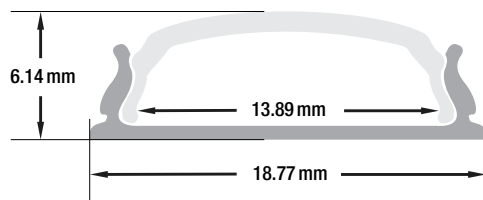

Model: VBD-CH-B1

SURFACE MOUNT FLEXIBLE ALUMINUM CHANNEL

Material:	Anodized Aluminum (Bendable)
Colour:	Silver Grey
Diffuser Type:	Frosted
Diffuser Material:	Polycarbonate(PC)
Channel Length:	1000mm (3.2ft)
Channel Width:	18.77mm (0.73in)
Channel Height:	6mm (0.24in)
Accessories Included:	1Pair End Caps and 2pcs Mounting Brackets
Installation:	Surface Mount

Name: _____

Project Name: _____

Email: _____

Phone: _____

Quantity: _____

Notes: _____

SKU: 666561429492