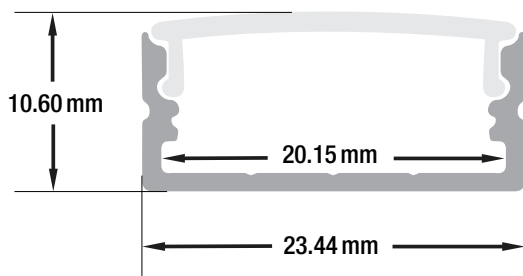

Model: VBD-CH-S6

LED LOW-PROFILE CHANNEL

Material:	Anodized Aluminum
Colour:	Silver Grey
Diffuser Type:	Frosted
Diffuser Material:	Polycarbonate(PC)
Channel Length:	1000mm (3.2ft)
Channel Width:	23.45mm (0.92in)
Channel Height:	10.60mm (0.41in)
Accessories Included:	1Pair End Caps and 2pcs Mounting Brackets

Name: _____

Project Name: _____

Email: _____

Phone: _____

Quantity: _____

Notes: _____

SKU: 666561429478