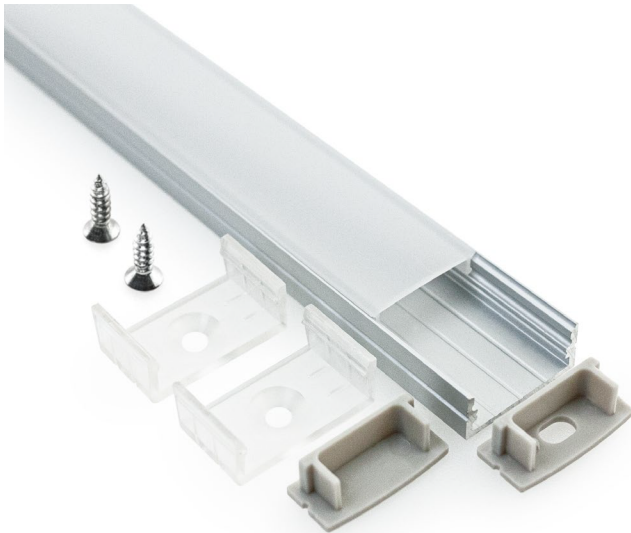

Model: VBD-CH-S6

LED LOW-PROFILE CHANNEL

Material:	Anodized Aluminum
Colour:	Silver Grey
Diffuser Type:	Frosted
Diffuser Material:	Polycarbonate(PC)
Channel Length:	1000mm (3.2ft)
Channel Width:	23.45mm (0.92in)
Channel Height:	10.60mm (0.41in)
Accessories Included:	1Pair End Caps and 2pcs Mounting Brackets

Name: _____

Project Name: _____

Email: _____

Phone: _____

Quantity: _____

Notes: _____

SKU: 666561429478