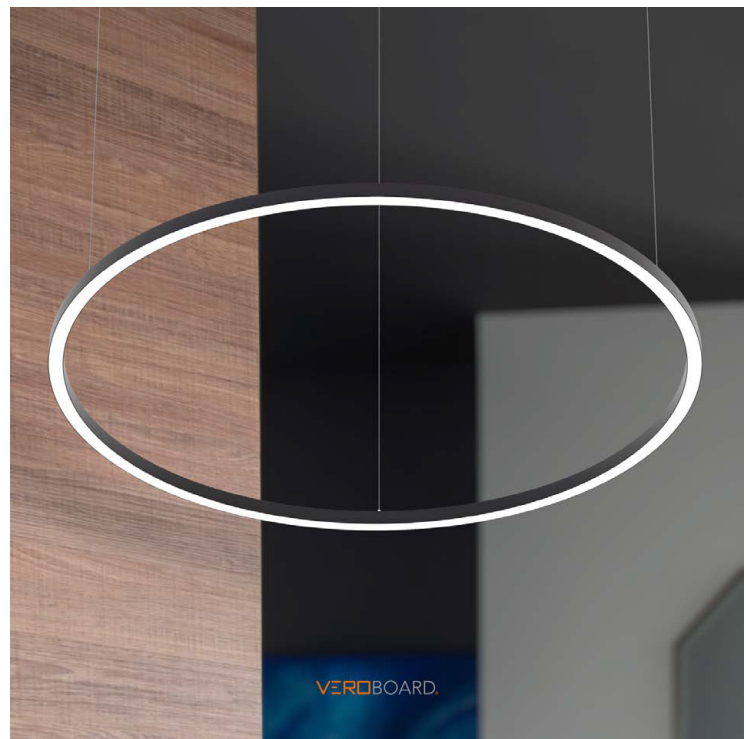

## Model: VBD-CH-RH2

<b>Material:</b>	Anodized Aluminum
<b>Colour:</b>	Black
<b>Diffuser Type:</b>	Frosted
<b>Diffuser Material:</b>	Polycarbonate (PC)
<b>Dimensions:</b>	900mm (35.4in) x 26mm (1in) x 25mm (1in)
<b>Accessories Included:</b>	Joiners, Suspension Kits (2m - 6.5ft)
<b>Installation:</b>	Hanging or Suspended Mount using an aircraft cable

Name: \_\_\_\_\_

Project Name: \_\_\_\_\_

Email: \_\_\_\_\_

Phone: \_\_\_\_\_

Quantity: \_\_\_\_\_

Notes: \_\_\_\_\_

**VBD-CH-RH2**  
 Ø90cm (35.4 inches)

**SKU: 666561426354**