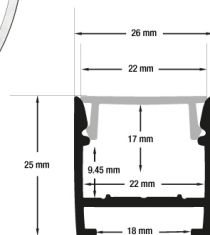

## Model: VBD-CH-RH2

<b>Material:</b>	Anodized Aluminum
<b>Colour:</b>	Black
<b>Diffuser Type:</b>	Frosted
<b>Diffuser Material:</b>	Polycarbonate (PC)
<b>Dimensions:</b>	900mm (35.4in) x 26mm (1in) x 25mm (1in)
<b>Accessories Included:</b>	Joiners, Suspension Kits (2m - 6.5ft)
<b>Installation:</b>	Hanging or Suspended Mount using an aircraft cable

Name: \_\_\_\_\_

Project Name: \_\_\_\_\_

Email: \_\_\_\_\_

Phone: \_\_\_\_\_

Quantity: \_\_\_\_\_

Notes: \_\_\_\_\_

**VBD-CH-RH2**  
 Ø90cm (35.4 inches)

**SKU: 666561426354**