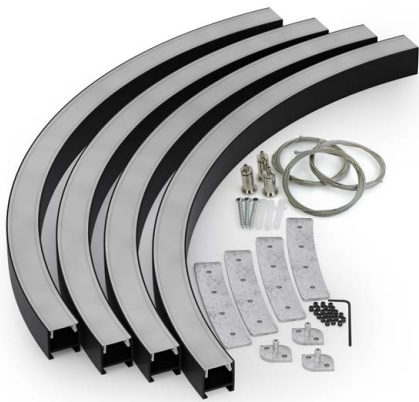

## Model: VBD-CH-RH2

<b>Material:</b>	Anodized Aluminum
<b>Colour:</b>	Black
<b>Diffuser Type:</b>	Frosted
<b>Diffuser Material:</b>	Polycarbonate (PC)
<b>Dimensions:</b>	900mm (35.4in) x 26mm (1in) x 25mm (1in)
<b>Accessories Included:</b>	Joiners, Suspension Kits (2m - 6.5ft)
<b>Installation:</b>	Hanging or Suspended Mount using an aircraft cable

Name: \_\_\_\_\_

Project Name: \_\_\_\_\_

Email: \_\_\_\_\_

Phone: \_\_\_\_\_

Quantity: \_\_\_\_\_

Notes: \_\_\_\_\_

**VBD-CH-RH2**  
 Ø90cm (35.4 inches)

**SKU: 666561426354**