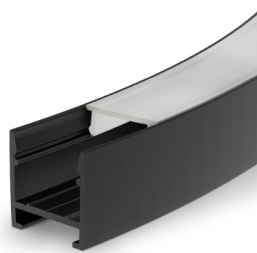

## Model: VBD-CH-RH2

<b>Material:</b>	Anodized Aluminum
<b>Colour:</b>	Black
<b>Diffuser Type:</b>	Frosted
<b>Diffuser Material:</b>	Polycarbonate (PC)
<b>Dimensions:</b>	900mm (35.4in) x 26mm (1in) x 25mm (1in)
<b>Accessories Included:</b>	Joiners, Suspension Kits (2m - 6.5ft)
<b>Installation:</b>	Hanging or Suspended Mount using an aircraft cable

Name: \_\_\_\_\_

Project Name: \_\_\_\_\_

Email: \_\_\_\_\_

Phone: \_\_\_\_\_

Quantity: \_\_\_\_\_

Notes: \_\_\_\_\_

**VBD-CH-RH2**  
 Ø90cm (35.4 inches)

**SKU: 666561426354**