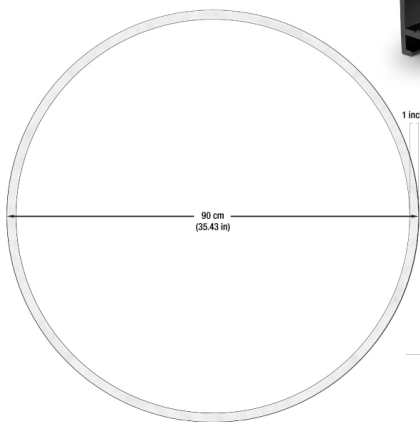

## Model: VBD-CH-RH2

<b>Material:</b>	Anodized Aluminum
<b>Colour:</b>	Black
<b>Diffuser Type:</b>	Frosted
<b>Diffuser Material:</b>	Polycarbonate (PC)
<b>Dimensions:</b>	900mm (35.4in) x 26mm (1in) x 25mm (1in)
<b>Accessories Included:</b>	Joiners, Suspension Kits (2m - 6.5ft)
<b>Installation:</b>	Hanging or Suspended Mount using an aircraft cable

Name: \_\_\_\_\_

Project Name: \_\_\_\_\_

Email: \_\_\_\_\_

Phone: \_\_\_\_\_

Quantity: \_\_\_\_\_

Notes: \_\_\_\_\_

**VBD-CH-RH2**  
 Ø90cm (35.4 inches)

**SKU: 666561426354**