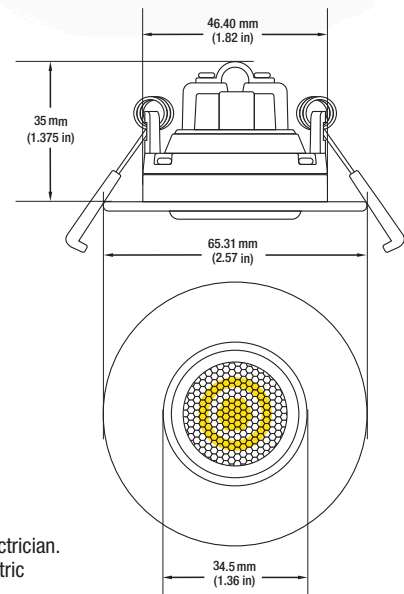

VEROBOARD®

2" Mini LED Recessed Gimbal

Veroboard 2-inch mini LED recessed gimbal comes with an IC-rated LED driver. It comes with zero flickers and with a rendering index of 90+. This light has a feature of selecting the light color from five temperatures ranging from 2700K-3000K-3500K to 4000K-5000K. The fixture easily fits in a 54 mm hole size with an easy installation using push spring clips. Moreover, the gimbal helps in adjusting the light in the needed direction with a 30-degree tilt angle.

SPECIFICATIONS

Engine Model No:	AD-LED-2-S5W-5CCTWH-EY
Voltage:	120V AC
Frequency:	50/60Hz
Wattage:	5W
LED Driver:	IC Rated
Color Temperature:	5CCT Selectable Color Temperature (2700K-3000K-3500K-4000K-5000K)
Gimbal Tilt Angle:	30°
Beam Angle:	40°
Dimmable:	Yes
Dimming:	100 - 10%
Dimmers:	LED/CEL Dimmers
Brightness:	400 Lumens
Rendering Index:	CRI>90
LED Type:	Integrated COB LED
Fixture Color:	White
Fixture Material:	Die-Cast Aluminum
Rated Life:	50,000 Hours
Installation:	Recessed/Flush Mount
IP Rating:	IP20 (Damp Locations)
Outer Dimensions:	Ø 65.31mm (2.57 in) x 35mm (1.37 in) Depth
LED Driver Dimensions:	Ø 51.75 mm (2.0 in) x 100.50 mm (4.0 in) Length
Cut Size:	54 mm (2.125 in)
Package Content:	Gimbal with IC-Rated LED Driver
Package Dimensions:	5.4 x 4.6 x 2.9 in (13.8 x 11.8 x 7.3 cm)
Package Weight:	0.316 Kg
Certification:	FCC/ETL/Energy Star/RoHS

Name: _____
Quantity: _____
Phone: _____
Email: _____

Selectable
Color Temperature
Switch

LED Driver Dimensions:
Diameter: 51.75 mm (2.0 in)
Length: 100.50 mm (4.0 in)

Safety and Warning

The fixture must be wired in accordance with local electrical codes. And all the installation must be done by a certified electrician. Please be sure the main power switch is OFF before the installation or attempting any maintenance. There is a risk of electric shock, do not expose wiring to the edges of the sheet metal or any other sharp object.