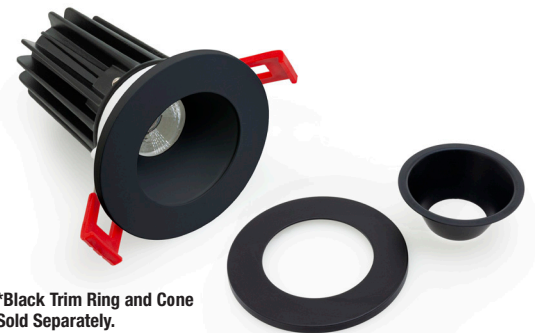

VEROBOARD®

2" Round Regressed Downlight

Veroboard 2-inch regressed downlight is specially designed to eliminate the glare when illuminated. It is an IC-rated fixture that comes along with a junction box LED driver. They come in both white and Black reflector trims. It has the option of choosing desired color temperature from 2700K-3000K-3500K-4000K-5000K. Moreover, the fixture comes with an FT6 rated certification cable.

SPECIFICATIONS

Engine Model No:	LED-2-S12W-5CCTWH
Voltage:	120V AC
Frequency:	60Hz
Power Factor (PF):	0.9
Wattage:	12W
LED Driver:	IC Rated
Color Temperature:	5CCT Selectable Color Temperature (2700K-3000K-3500K-4000K-5000K)
Dimmable:	Yes
Dimming:	100 - 10% (Triac Dimming)
Dimmers:	LED/CEL Dimmers
Brightness:	800 Lumens
Rendering Index:	CRI>90
LED Type:	Integrated COB LED
Engine Material:	Die-Cast Aluminum
Trim Material:	Galvanized Steel
Available Trim Cone Colors:	White and Black
Available Trim Ring Colors:	White and Black
Rated Life:	50,000 Hours
Installation:	Recessed/Flush Mount
IP Rating:	IP20 (Damp Locations)
Outer Dimensions:	Ø 79.3 mm (3.1 in) x 107.64 mm (4.24 in) Depth
LED Driver Dimensions:	96.75 x 58.3 x 38.5 mm (3.8 x 2.3 x 1.5 in)
Cut Size:	72 mm (2.875 in)
Package Content:	Light Fixture with IC-Rated LED Driver
Package Dimensions:	5.5 x 4.5 x 5.1 in (14 x 11.6 x 13 cm)
Package Weight:	0.652 Kg
Certification:	FCC/ETL/Energy Star/RoHS

Selectable
Color Temperature
Switch

LED Driver Dimensions:
Length: 96.75 mm (3.8 in)
Width: 58.3 mm (2.3 in)
Depth: 38.5 mm (1.5 in)

Included Content:

- 2" Regressed Downlight Engine
- White Reflector Cone with Outer Trim Ring
- IC Rated LED Driver with FT6 Rated Cable
- Installation Instruction Manual

Name: _____

Quantity: _____

Phone: _____

Email: _____

Trim Options: Black* White

*Black Trim Ring and Cone
Sold Separately.

SKU: 666561425111