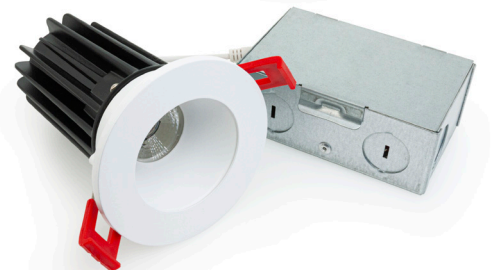

VEROBOARD®

2" Round Regressed Downlight

Veroboard 2-inch regressed downlight is specially designed to eliminate the glare when illuminated. It is an IC-rated fixture that comes along with a junction box LED driver. They come in both white and Black reflector trims. It has the option of choosing desired color temperature from 2700K-3000K-3500K-4000K-5000K. Moreover, the fixture comes with an FT6 rated certification cable.

SPECIFICATIONS

Engine Model No:	LED-2-S12W-5CCTWH
Voltage:	120V AC
Frequency:	60Hz
Power Factor (PF):	0.9
Wattage:	12W
LED Driver:	IC Rated
Color Temperature:	5CCT Selectable Color Temperature (2700K-3000K-3500K-4000K-5000K)
Dimmable:	Yes
Dimming:	100 - 10% (Triac Dimming)
Dimmers:	LED/CEL Dimmers
Brightness:	800 Lumens
Rendering Index:	CRI>90
LED Type:	Integrated COB LED
Engine Material:	Die-Cast Aluminum
Trim Material:	Galvanized Steel
Available Trim Cone Colors:	White and Black
Available Trim Ring Colors:	White and Black
Rated Life:	50,000 Hours
Installation:	Recessed/Flush Mount
IP Rating:	IP20 (Damp Locations)
Outer Dimensions:	Ø 79.3 mm (3.1 in) x 107.64 mm (4.24 in) Depth
LED Driver Dimensions:	96.75 x 58.3 x 38.5 mm (3.8 x 2.3 x 1.5 in)
Cut Size:	72 mm (2.875 in)
Package Content:	Light Fixture with IC-Rated LED Driver
Package Dimensions:	5.5 x 4.5 x 5.1 in (14 x 11.6 x 13 cm)
Package Weight:	0.652 Kg
Certification:	FCC/ETL/Energy Star/RoHS

Selectable
Color Temperature
Switch

LED Driver Dimensions:
Length: 96.75 mm (3.8 in)
Width: 58.3 mm (2.3 in)
Depth: 38.5 mm (1.5 in)

Included Content:

- 2" Regressed Downlight Engine
- White Reflector Cone with Outer Trim Ring
- IC Rated LED Driver with FT6 Rated Cable
- Installation Instruction Manual

Name: _____

Quantity: _____

Phone: _____

Email: _____

Trim Options: Black* White

*Black Trim Ring and Cone
Sold Separately.

SKU: 666561425111