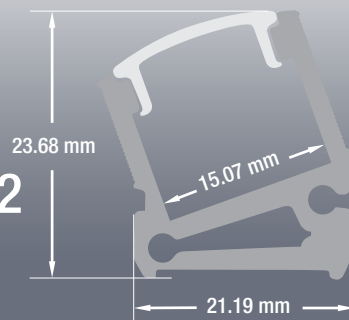

Model: VBD-CH-C1-2