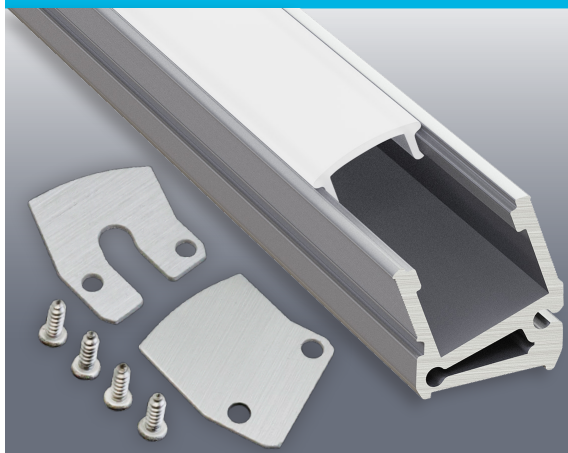

VEROBOARD®

Model: VBD-CH-C1-2

Material:	Anodized Aluminum
Colour:	Silver Grey
Diffuser Type:	Frosted
Diffuser Material:	Opal
Channel Length:	2m (6.5ft)
Channel Width:	21.19mm (0.8in)
Channel Height:	23.68mm (0.9in)

Job Name: _____

Distributor: _____

Type: _____

VBD-CH-C1-2 (2 meters)

SKU: 666561423490

Model: VBD-CH-C1-2

ACCESSORIES (Sold Separately)

Extra End Caps (1 Pair/bag)	Mounting Clips (4 PCs/bag)		
 <p>Model: VBD-ENCH-C1 SKU: 666561426934</p>	 <p>Model: VBD-CLCH-C1 SKU: 666561429249</p>		