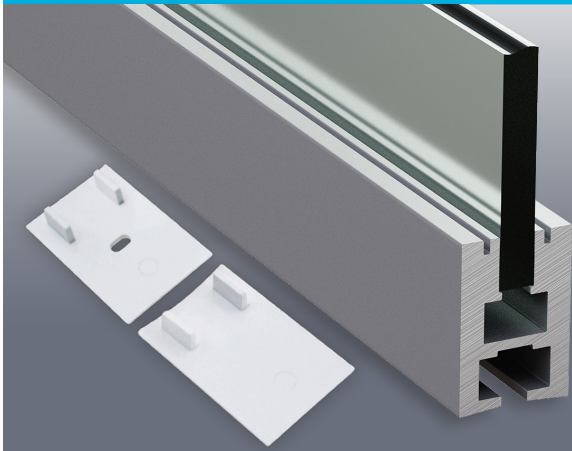

## Model: VBD-CH-E1-2

<b>Material:</b>	Anodized Aluminum
<b>Colour:</b>	Silver Grey
<b>Diffuser Type:</b>	Frosted
<b>Diffuser Material:</b>	No Diffuser
<b>Channel Length:</b>	2m (6.5ft)
<b>Channel Width:</b>	22.9mm (0.9in)
<b>Channel Height:</b>	34.31mm (1.35in)

Job Name: \_\_\_\_\_

Distributor: \_\_\_\_\_

Type: \_\_\_\_\_

VBD-CH-E1-2 (2 meters)

**SKU: 666561423483**