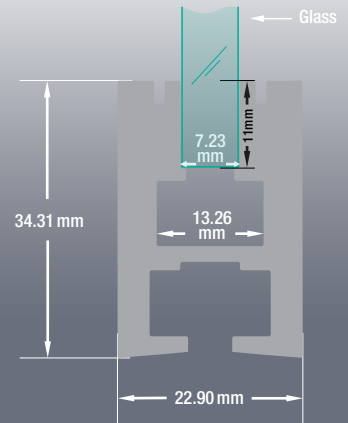

Model: VBD-CH-E1-2

ACCESSORIES (Sold Separately)

Extra End Caps (1 Pair/bag)	Suspension Kit (1 Pair/bag)		
Model: VBD-ENCH-E1 SKU: 666561426644	Model: VBD-AIRC-10F-ERWS SKU: 666561417468