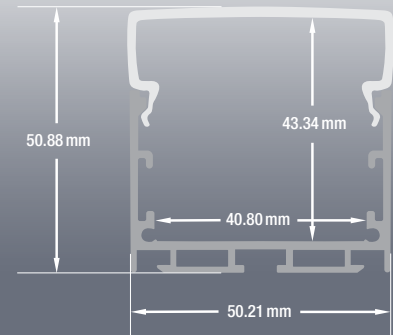

## Model: VBD-CH-S1-2

<b>Material:</b>	Anodized Aluminum
<b>Colour:</b>	Silver Grey
<b>Diffuser Type:</b>	Frosted
<b>Diffuser Material:</b>	Polycarbonate (PC)
<b>Channel Length:</b>	2m (6.5ft)
<b>Channel Width:</b>	50mm (1.96in)
<b>Channel Height:</b>	50mm (1.96in)

Job Name: \_\_\_\_\_

Distributor: \_\_\_\_\_

Type: \_\_\_\_\_

VBD-CH-S1-2 (2 meters)

**SKU: 666561423247**

Model: VBD-CH-S1-2