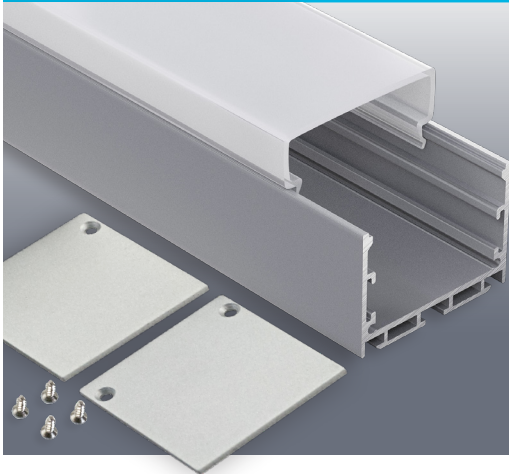

## Model: VBD-CH-S1-2

<b>Material:</b>	Anodized Aluminum
<b>Colour:</b>	Silver Grey
<b>Diffuser Type:</b>	Frosted
<b>Diffuser Material:</b>	Polycarbonate (PC)
<b>Channel Length:</b>	2m (6.5ft)
<b>Channel Width:</b>	50mm (1.96in)
<b>Channel Height:</b>	50mm (1.96in)

Job Name: \_\_\_\_\_

Distributor: \_\_\_\_\_

Type: \_\_\_\_\_

VBD-CH-S1-2 (2 meters)

**SKU: 666561423247**

Model: VBD-CH-S1-2