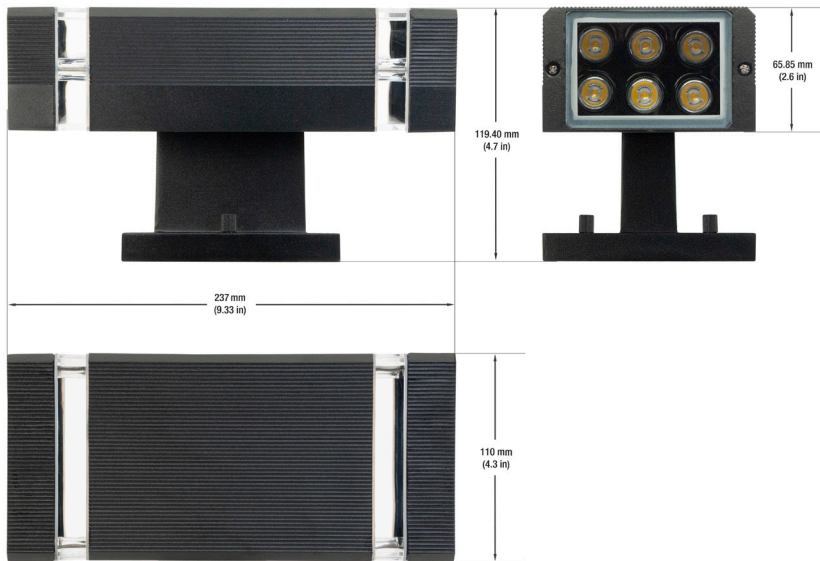

# LED WALL LIGHT UP DOWN SQUARE 100-277V, 12W, 3000K (WARM WHITE)

## Specifications

<b>Model:</b>	PL-UPD-6X1M-2S
<b>Input Voltage:</b>	100-277V AC
<b>Wattage:</b>	12W (2x6W)
<b>Input Current:</b>	0.12A
<b>Color Temperatures:</b>	3000K (Warm White)
<b>Beam Angle:</b>	30°
<b>Body Color:</b>	Black
<b>IP Rating:</b>	IP65 (Suitable for wet locations)
<b>Number of LEDs:</b>	6 LEDs on each side (Total 12 LEDs)
<b>Cable Size:</b>	250mm (9.8") 3 x 18AWG
<b>Dimensions:</b>	237mm x 110mm x 119.4mm (9.33" x 4.3" x 4.7")
<b>Certification:</b>	ETL

## Features

- Has a lifespan of a minimum of 50,000 hours.
- Dissipates very less heat and is safe to touch.
- The fixture has integrated long-lasting LED lights that help in avoiding the hassle of regular replacement of bulbs.
- These wall lights look perfect to the entryway, porch, door jambs, landscaped decks, balconies, lawns, pathways, exterior stairs, etc.
- With an IP rating IP65, they are weather resistant and can also be used in outdoor applications.
- The warm white (3000K) color of the light provides a cozy and comfortable atmosphere.
- This rectangular wall light is perfect for your home decor as it gives a modernized look with its pleasant aesthetics and a warm glow of light.