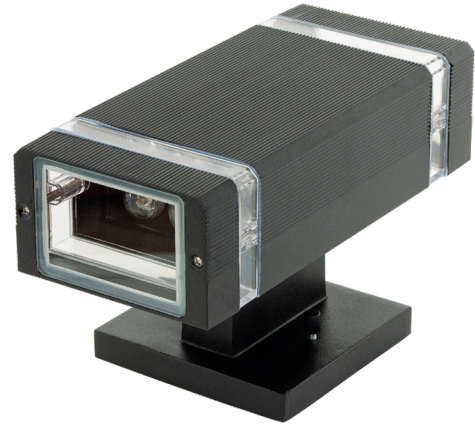

# LED WALL LIGHT UP DOWN SQUARE 100-277V, 12W, 3000K (WARM WHITE)

## Specifications

<b>Model:</b>	PL-UPD-6X1M-2S
<b>Input Voltage:</b>	100-277V AC
<b>Wattage:</b>	12W (2x6W)
<b>Input Current:</b>	0.12A
<b>Color Temperatures:</b>	3000K (Warm White)
<b>Beam Angle:</b>	30°
<b>Body Color:</b>	Black
<b>IP Rating:</b>	IP65 (Suitable for wet locations)
<b>Number of LEDs:</b>	6 LEDs on each side (Total 12 LEDs)
<b>Cable Size:</b>	250mm (9.8") 3 x 18AWG
<b>Dimensions:</b>	237mm x 110mm x 119.4mm (9.33" x 4.3" x 4.7")
<b>Certification:</b>	ETL

## Features

- Has a lifespan of a minimum of 50,000 hours.
- Dissipates very less heat and is safe to touch.
- The fixture has integrated long-lasting LED lights that help in avoiding the hassle of regular replacement of bulbs.
- These wall lights look perfect to the entryway, porch, door jambs, landscaped decks, balconies, lawns, pathways, exterior stairs, etc.
- With an IP rating IP65, they are weather resistant and can also be used in outdoor applications.
- The warm white (3000K) color of the light provides a cozy and comfortable atmosphere.
- This rectangular wall light is perfect for your home decor as it gives a modernized look with its pleasant aesthetics and a warm glow of light.