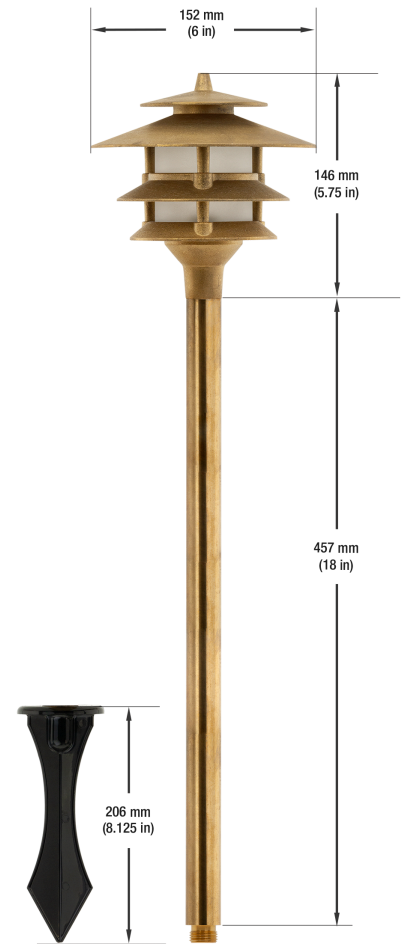

## BRASS PATHWAY LED LIGHT TYPE 3 12V ,1-4W, CCT (3000K, 6000K)

### Specifications

<b>Model No.:</b>	Type 3
<b>Input Voltage:</b>	12V DC (G4 Bulb)
<b>Wattage:</b>	1 - 4W (G4 Bulb)
<b>Color Temperatures:</b>	3000K (Warm White) 6000K (Cool White)
<b>Luminous Flux:</b>	120 - 340Lm
<b>IP Rating:</b>	IP67 (Outdoor Rated)
<b>Wire Size:</b>	400mm (15.7") 18AWG
<b>Dimensions:</b>	<b>Overall Height:</b> 810mm (32") <b>Diameter:</b> 152mm (6")
<b>Certification:</b>	ETL

### Features

- Low-voltage outdoor lighting fixture for pathways and walkways.
- 12V DC power supply with G4 bulb, consuming 1-4 watts of power.
- Luminous flux of 120 to 340 lumens and available in two color temperatures (3000K and 6000K).
- IP67 rating for dust resistance and water immersion up to 1 meter for 30 minutes.
- Complete brass housing with PVC spike for easy installation in the ground.
- G4 base bulbs can be fitted into the fixture and comes with UL-listed rubber cable.
- ETL certification for safety and performance standards compliance.