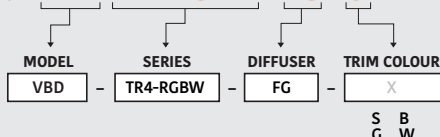

Available Colour Temperatures

Beam Details

Beam Angle

ORDERING GUIDE

Example part number: **VBD-TR5-W-L-24K-S**

NOTES:

L = Clear Lens
S = Silver
G = Gold
B = Black
W = White

VBD-TR4-RGBW (Frosted Glass)

Model No.	VBD-TR4-RGBW-FG
Input Voltage	12V DC
Wattage	4W
Color Temperature	RGBW
Body Colour	Metallic Silver
Available Trim Color	Silver • White • Black • Gold
Diffuser Material	Frosted Glass
Fixture Material	Aluminum
Beam Angle	110°
Rendering Index	CRI>80
IP Rating	IP20 (Damp Location)
Dimensions	49mm x 28.5mm (1.93" x 1.12")

Beam Details

Beam Angle

ORDERING GUIDE

Example part number: **VBD-TR4-RGBW-FG-S**

NOTES:

FG = Frosted Glass
S = Silver
G = Gold
B = Black
W = White

AVAILABLE TRIM MODELS

MODEL No. VBD-MTR-1C