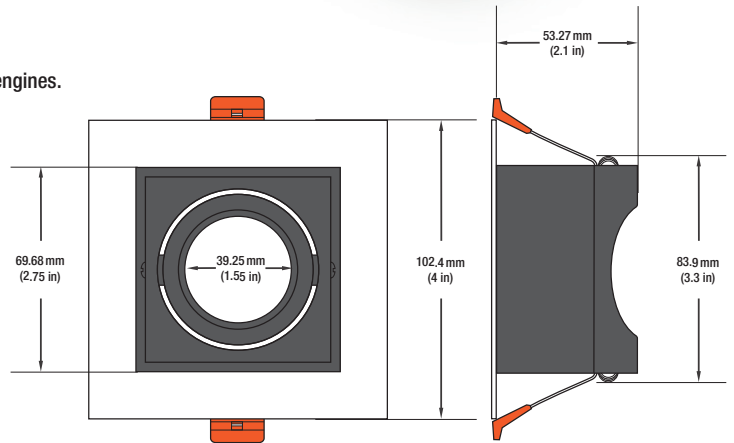

Name: _____

Company: _____

Phone: _____

Email: _____

VBD-MTR-76T Light Fixture 3.5" Square Recessed Downlight

SPECIFICATIONS

Model No.	VBD-MTR-76T
Trim Color	White
Trim Material	Aluminum
Trim Shape	Square
Compatible Light Engines	VBD-TR5-W (2400K • 2700K • 3000K • 3500K • 4000K • 5000K) VBD-TR4-RGBW
Dimensions	102.4mm x 102.4mm (4" x 4")
Cut Size	83.9mm (3.3")
Depth	53.27mm (2.1")

VBD-TR5-W (Frosted Glass)

Model No.	VBD-TR5-W-FG
Input Voltage	12V DC
Wattage	5W
Body Colour	Metallic Silver
Available Trim Color	Silver • White • Black • Gold
Diffuser Material	Frosted Glass
Fixture Material	Aluminum
Beam Angle	110°
Rendering Index	CRI>90
IP Rating	IP20 (Damp Location)
Dimensions	49mm x 28.5mm (1.93" x 1.12")

VBD-TR5-W (Clear Lens)

Model No.	VBD-TR5-W-L
Input Voltage	12V DC
Wattage	5W
Body Colour	Metallic Silver
Available Trim Color	Silver • White • Black • Gold
Diffuser Material	Clear Lens
Fixture Material	Aluminum
Beam Angle	35°
Rendering Index	CRI>90
IP Rating	IP20 (Damp Location)
Dimensions	49mm x 28.5mm (1.93" x 1.12")