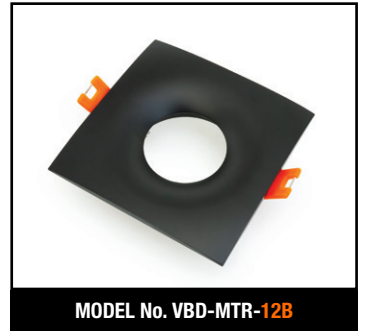

VBD-TR5-W (Frosted Glass)

Model No.	VBD-TR5-W-FG
Input Voltage	12V DC
Wattage	5W
Body Colour	Metallic Silver
Available Trim Color	Silver • White • Black • Gold
Diffuser Material	Frosted Glass
Fixture Material	Aluminum
Beam Angle	110°
Rendering Index	CRI>90
IP Rating	IP20 (Damp Location)
Dimensions	49mm x 28.5mm (1.93" x 1.12")

VBD-TR5-W (Clear Lens)

Model No.	VBD-TR5-W-L
Input Voltage	12V DC
Wattage	5W
Body Colour	Metallic Silver
Available Trim Color	Silver • White • Black • Gold
Diffuser Material	Clear Lens
Fixture Material	Aluminum
Beam Angle	35°
Rendering Index	CRI>90
IP Rating	IP20 (Damp Location)
Dimensions	49mm x 28.5mm (1.93" x 1.12")

Model No.	VBD-TR4-RGBW-FG
Input Voltage	12V DC
Wattage	4W
Color Temperature	RGBW
Body Colour	Metallic Silver
Available Trim Color	Silver • White • Black • Gold
Diffuser Material	Frosted Glass
Fixture Material	Aluminum
Beam Angle	110°
Rendering Index	CRI>80
IP Rating	IP20 (Damp Location)
Dimensions	49mm x 28.5mm (1.93" x 1.12")

MODEL No. VBD-MTR-1W

MODEL No. VBD-MTR-13C

MODEL No. VBD-MTR-13W

MODEL No. VBD-MTR-13B

MODEL No. VBD-MTR-12C

MODEL No. VBD-MTR-12W

MODEL No. VBD-MTR-12B

MODEL No. VBD-MTR-11C