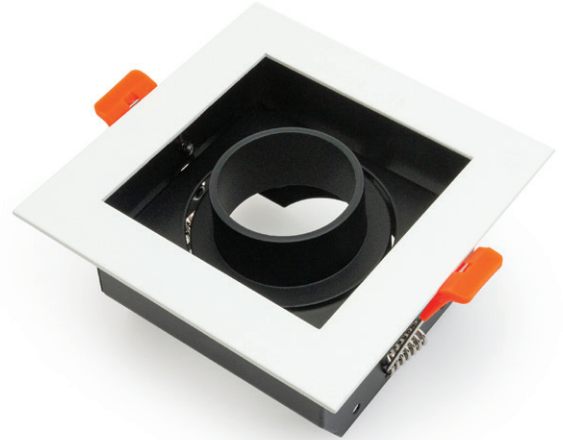

Name: _____

Company: _____

Phone: _____

Email: _____

VBD-MTR-76T Light Fixture 3.5" Square Recessed Downlight

SPECIFICATIONS

Model No.	VBD-MTR-76T
Trim Color	White
Trim Material	Aluminum
Trim Shape	Square
Compatible Light Engines	VBD-TR5-W (2400K • 2700K • 3000K • 3500K • 4000K • 5000K) VBD-TR4-RGBW
Dimensions	102.4mm x 102.4mm (4" x 4")
Cut Size	83.9mm (3.3")
Depth	53.27mm (2.1")

SKU: 666561413668