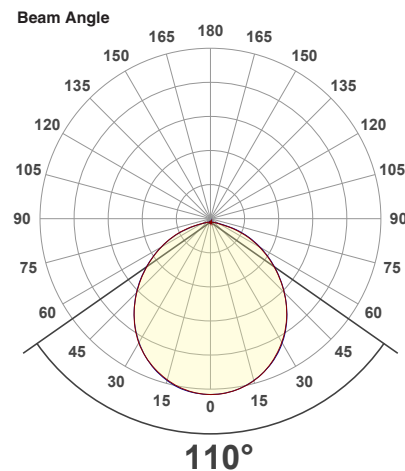

Name: _____

Company: _____

Phone: _____

Email: _____

VBD-MTR-76T Light Fixture 3.5" Square Recessed Downlight

SPECIFICATIONS

Model No.	VBD-MTR-76T
Trim Color	White
Trim Material	Aluminum
Trim Shape	Square
Compatible Light Engines	VBD-TR5-W (2400K • 2700K • 3000K • 3500K • 4000K • 5000K) VBD-TR4-RGBW
Dimensions	102.4mm x 102.4mm (4" x 4")
Cut Size	83.9mm (3.3")
Depth	53.27mm (2.1")

VBD-TR5-W (Frosted Glass)

Model No.	VBD-TR5-W-FG
Input Voltage	12V DC
Wattage	5W
Body Colour	Metallic Silver
Available Trim Color	Silver • White • Black • Gold
Diffuser Material	Frosted Glass
Fixture Material	Aluminum
Beam Angle	110°
Rendering Index	CRI>90
IP Rating	IP20 (Damp Location)
Dimensions	49mm x 28.5mm (1.93" x 1.12")

Beam Details

Available Colour Temperatures

ORDERING GUIDE

Example part number: **VBD-TR5-W-FG-24K-S**

MODEL	SERIES	DIFFUSER	COLOUR	TRIM COLOUR
VBD	TR5-W	FG	24K 35K 27K 40K 30K 50K	S B G W

NOTES:
FG = Frosted Glass
S = Silver
G = Gold
B = Black
W = White

VBD-TR5-W (Clear Lens)

Model No.	VBD-TR5-W-L
Input Voltage	12V DC
Wattage	5W
Body Colour	Metallic Silver
Available Trim Color	Silver • White • Black • Gold
Diffuser Material	Clear Lens
Fixture Material	Aluminum
Beam Angle	35°
Rendering Index	CRI>90
IP Rating	IP20 (Damp Location)
Dimensions	49mm x 28.5mm (1.93" x 1.12")