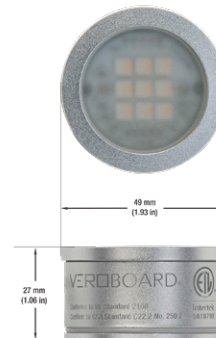

VBD-TR5-W (Frosted Glass)

Model No.	VBD-TR5-W-FG
Input Voltage	12V DC
Wattage	5W
Body Colour	Metallic Silver
Available Trim Color	Silver • White • Black • Gold
Diffuser Material	Frosted Glass
Fixture Material	Aluminum
Beam Angle	110°
Rendering Index	CRI>90
IP Rating	IP20 (Damp Location)
Dimensions	49mm x 28.5mm (1.93" x 1.12")

VBD-TR5-W (Clear Lens)

Model No.	VBD-TR5-W-L
Input Voltage	12V DC
Wattage	5W
Body Colour	Metallic Silver
Available Trim Color	Silver • White • Black • Gold
Diffuser Material	Clear Lens
Fixture Material	Aluminum
Beam Angle	35°
Rendering Index	CRI>90
IP Rating	IP20 (Damp Location)
Dimensions	49mm x 28.5mm (1.93" x 1.12")

Available Colour Temperatures

Beam Details

Beam Angle

ORDERING GUIDE

Example part number: **VBD-TR5-W-L-24K-S**

NOTES:

L = Clear Lens
S = Silver
G = Gold
B = Black
W = White

VBD-TR4-RGBW (Frosted Glass)

Model No.	VBD-TR4-RGBW-FG
Input Voltage	12V DC
Wattage	4W
Color Temperature	RGBW
Body Colour	Metallic Silver
Available Trim Color	Silver • White • Black • Gold
Diffuser Material	Frosted Glass
Fixture Material	Aluminum
Beam Angle	110°
Rendering Index	CRI>80
IP Rating	IP20 (Damp Location)
Dimensions	49mm x 28.5mm (1.93" x 1.12")