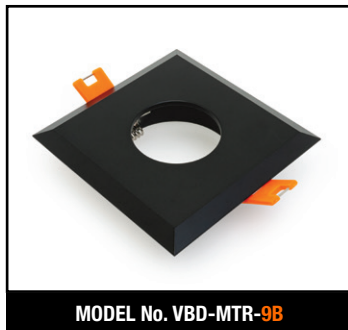

VBD-TR5-W (Frosted Glass)

Model No.	VBD-TR5-W-FG
Input Voltage	12V DC
Wattage	5W
Body Colour	Metallic Silver
Available Trim Color	Silver • White • Black • Gold
Diffuser Material	Frosted Glass
Fixture Material	Aluminum
Beam Angle	110°
Rendering Index	CRI>90
IP Rating	IP20 (Damp Location)
Dimensions	49mm x 28.5mm (1.93" x 1.12")

VBD-TR5-W (Clear Lens)

Model No.	VBD-TR5-W-L
Input Voltage	12V DC
Wattage	5W
Body Colour	Metallic Silver
Available Trim Color	Silver • White • Black • Gold
Diffuser Material	Clear Lens
Fixture Material	Aluminum
Beam Angle	35°
Rendering Index	CRI>90
IP Rating	IP20 (Damp Location)
Dimensions	49mm x 28.5mm (1.93" x 1.12")

Model No.	VBD-TR4-RGBW-FG
Input Voltage	12V DC
Wattage	4W
Color Temperature	RGBW
Body Colour	Metallic Silver
Available Trim Color	Silver • White • Black • Gold
Diffuser Material	Frosted Glass
Fixture Material	Aluminum
Beam Angle	110°
Rendering Index	CRI>80
IP Rating	IP20 (Damp Location)
Dimensions	49mm x 28.5mm (1.93" x 1.12")

MODEL No. VBD-MTR-11W

MODEL No. VBD-MTR-11B

MODEL No. VBD-MTR-9C

MODEL No. VBD-MTR-9W

MODEL No. VBD-MTR-9B

MODEL No. VBD-MTR-7C

MODEL No. VBD-MTR-7W

MODEL No. VBD-MTR-14C