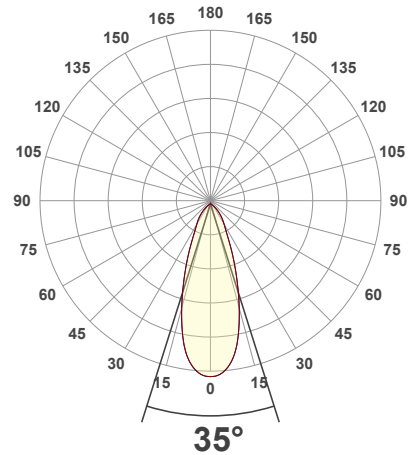

Name: _____

Company: _____

Phone: _____

Email: _____

VBD-MTR-76T Light Fixture 3.5" Square Recessed Downlight

SPECIFICATIONS

Model No.	VBD-MTR-76T
Trim Color	White
Trim Material	Aluminum
Trim Shape	Square
Compatible Light Engines	VBD-TR5-W (2400K • 2700K • 3000K • 3500K • 4000K • 5000K) VBD-TR4-RGBW
Dimensions	102.4mm x 102.4mm (4" x 4")
Cut Size	83.9mm (3.3")
Depth	53.27mm (2.1")

Beam Details

Available Colour Temperatures

ORDERING GUIDE

Example part number: **VBD-TR5-W-FG-24K-S**

MODEL	SERIES	DIFFUSER	COLOUR	TRIM COLOUR
VBD	TR5-W	FG	24K 35K 27K 40K 30K 50K	S B G W

NOTES:
FG = Frosted Glass
S = Silver
G = Gold
B = Black
W = White

VBD-TR5-W (Clear Lens)

Model No.	VBD-TR5-W-L
Input Voltage	12V DC
Wattage	5W
Body Colour	Metallic Silver
Available Trim Color	Silver • White • Black • Gold
Diffuser Material	Clear Lens
Fixture Material	Aluminum
Beam Angle	35°
Rendering Index	CRI>90
IP Rating	IP20 (Damp Location)
Dimensions	49mm x 28.5mm (1.93" x 1.12")

Available Colour Temperatures

Beam Details

Beam Angle

ORDERING GUIDE

Example part number: **VBD-TR5-W-L-24K-S**

NOTES:

L = Clear Lens
S = Silver
G = Gold
B = Black
W = White

VBD-TR4-RGBW (Frosted Glass)