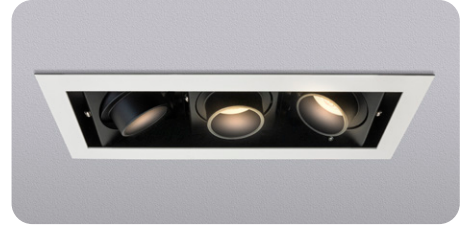

Name: _____

Company: _____

Phone: _____

Email: _____

VBD-MTR-78T Double Head Light Fixture Rectangular Recessed Downlight

SPECIFICATIONS

Model No.	VBD-MTR-78T
Trim Color	White
Trim Material	Aluminum
Trim Shape	Rectangular
Compatible Light Engines	VBD-TR5-W (2400K • 2700K • 3000K • 3500K • 4000K • 5000K) VBD-TR4-RGBW
Dimensions	257.2mm x 102.60mm (10.1" x 4.04")
Cut Size	231.77mm x 82mm (9.125" x 3.23")
Depth	52.80mm (2.08in)

Features

- Widely used by interior designers.
- This VBD-MTR-78T light fixture is compatible to work with our VBD-TR Series Light engines.
- Contact us for more assistance and to know more about bulk orders.

Three light engines are required for this light fixture.

VBD-TR5-W (Frosted Glass)

Model No.	VBD-TR5-W-FG
Input Voltage	12V DC
Wattage	5W
Body Colour	Metallic Silver
Available Trim Color	Silver • White • Black • Gold
Diffuser Material	Frosted Glass
Fixture Material	Aluminum
Beam Angle	110°
Rendering Index	CRI>90
IP Rating	IP20 (Damp Location)
Dimensions	49mm x 28.5mm (1.93" x 1.12")

VBD-TR5-W (Clear Lens)

Model No.	VBD-TR5-W-L
Input Voltage	12V DC
Wattage	5W
Body Colour	Metallic Silver
Available Trim Color	Silver • White • Black • Gold
Diffuser Material	Clear Lens
Fixture Material	Aluminum
Beam Angle	35°
Rendering Index	CRI>90
IP Rating	IP20 (Damp Location)
Dimensions	49mm x 28.5mm (1.93" x 1.12")