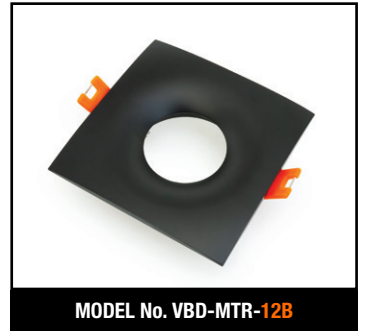

Name: _____

Company: _____

Phone: _____

Email: _____

VBD-MTR-78T Double Head Light Fixture Rectangular Recessed Downlight

SPECIFICATIONS

Model No.	VBD-MTR-78T
Trim Color	White
Trim Material	Aluminum
Trim Shape	Rectangular
Compatible Light Engines	VBD-TR5-W (2400K • 2700K • 3000K • 3500K • 4000K • 5000K) VBD-TR4-RGBW
Dimensions	257.2mm x 102.60mm (10.1" x 4.04")
Cut Size	231.77mm x 82mm (9.125" x 3.23")
Depth	52.80mm (2.08in)

Three light engines are required for this light fixture.

VBD-TR5-W (Frosted Glass)

Model No.	VBD-TR5-W-FG
Input Voltage	12V DC
Wattage	5W
Body Colour	Metallic Silver
Available Trim Color	Silver • White • Black • Gold
Diffuser Material	Frosted Glass
Fixture Material	Aluminum
Beam Angle	110°
Rendering Index	CRI>90
IP Rating	IP20 (Damp Location)
Dimensions	49mm x 28.5mm (1.93" x 1.12")

Model No.	VBD-TR4-RGBW-FG
Input Voltage	12V DC
Wattage	4W
Color Temperature	RGBW
Body Colour	Metallic Silver
Available Trim Color	Silver • White • Black • Gold
Diffuser Material	Frosted Glass
Fixture Material	Aluminum
Beam Angle	110°
Rendering Index	CRI>80
IP Rating	IP20 (Damp Location)
Dimensions	49mm x 28.5mm (1.93" x 1.12")

MODEL No. VBD-MTR-1W

MODEL No. VBD-MTR-13C

MODEL No. VBD-MTR-13W

MODEL No. VBD-MTR-13B

MODEL No. VBD-MTR-12C

MODEL No. VBD-MTR-12W

MODEL No. VBD-MTR-12B

MODEL No. VBD-MTR-11C