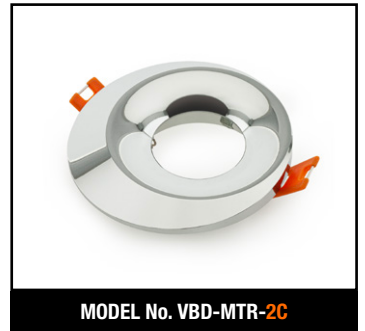

MODEL No. VBD-MTR-7W