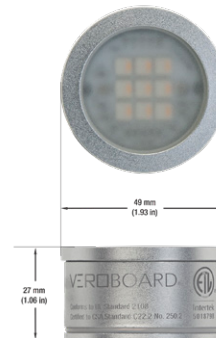

Name: _____

Company: _____

Phone: _____

Email: _____

VBD-MTR-78T Double Head Light Fixture Rectangular Recessed Downlight

SPECIFICATIONS

Model No.	VBD-MTR-78T
Trim Color	White
Trim Material	Aluminum
Trim Shape	Rectangular
Compatible Light Engines	VBD-TR5-W (2400K • 2700K • 3000K • 3500K • 4000K • 5000K) VBD-TR4-RGBW
Dimensions	257.2mm x 102.60mm (10.1" x 4.04")
Cut Size	231.77mm x 82mm (9.125" x 3.23")
Depth	52.80mm (2.08in)

VBD-TR5-W (Clear Lens)

Model No.	VBD-TR5-W-L
Input Voltage	12V DC
Wattage	5W
Body Colour	Metallic Silver
Available Trim Color	Silver • White • Black • Gold
Diffuser Material	Clear Lens
Fixture Material	Aluminum
Beam Angle	35°
Rendering Index	CRI>90
IP Rating	IP20 (Damp Location)
Dimensions	49mm x 28.5mm (1.93" x 1.12")

Available Colour Temperatures

Beam Details

Beam Angle

ORDERING GUIDE

Example part number: **VBD-TR5-W-L-24K-S**

NOTES:

L = Clear Lens
 S = Silver
 G = Gold
 B = Black
 W = White

VBD-TR4-RGBW (Frosted Glass)

Model No.	VBD-TR4-RGBW-FG
Input Voltage	12V DC
Wattage	4W
Color Temperature	RGBW
Body Colour	Metallic Silver
Available Trim Color	Silver • White • Black • Gold
Diffuser Material	Frosted Glass
Fixture Material	Aluminum
Beam Angle	110°
Rendering Index	CRI>80
IP Rating	IP20 (Damp Location)
Dimensions	49mm x 28.5mm (1.93" x 1.12")