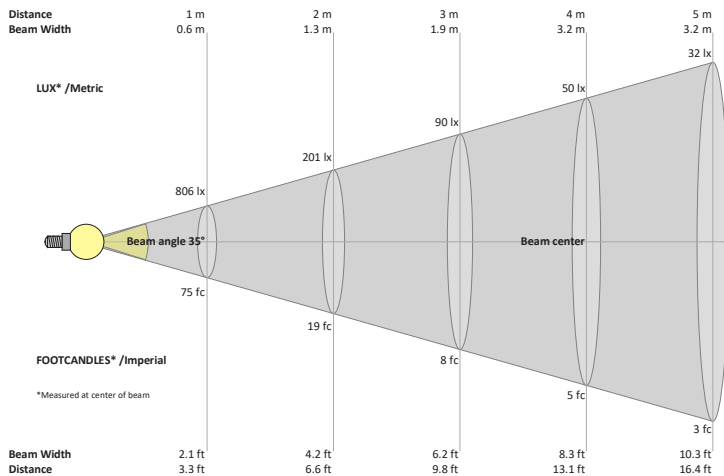

Name: _____

Company: _____

Phone: _____

Email: _____

VBD-MTR-78T Double Head Light Fixture Rectangular Recessed Downlight

SPECIFICATIONS

Model No.	VBD-MTR-78T
Trim Color	White
Trim Material	Aluminum
Trim Shape	Rectangular
Compatible Light Engines	VBD-TR5-W (2400K • 2700K • 3000K • 3500K • 4000K • 5000K) VBD-TR4-RGBW
Dimensions	257.2mm x 102.60mm (10.1" x 4.04")
Cut Size	231.77mm x 82mm (9.125" x 3.23")
Depth	52.80mm (2.08in)

Beam Details

Available Colour Temperatures

ORDERING GUIDE

Example part number: **VBD-TR5-W-FG-24K-S**

MODEL	SERIES	DIFFUSER	COLOUR	TRIM COLOUR
VBD	TR5-W	FG	XXX	X
			24K 35K 27K 40K 30K 50K	S B G W

NOTES:
FG = Frosted Glass
S = Silver
G = Gold
B = Black
W = White

VBD-TR5-W (Clear Lens)

Model No.	VBD-TR5-W-L
Input Voltage	12V DC
Wattage	5W
Body Colour	Metallic Silver
Available Trim Color	Silver • White • Black • Gold
Diffuser Material	Clear Lens
Fixture Material	Aluminum
Beam Angle	35°
Rendering Index	CRI>90
IP Rating	IP20 (Damp Location)
Dimensions	49mm x 28.5mm (1.93" x 1.12")

Available Colour Temperatures

Beam Details

Beam Angle

ORDERING GUIDE

Example part number: **VBD-TR5-W-L-24K-S**

NOTES:

L = Clear Lens
 S = Silver
 G = Gold
 B = Black
 W = White

VBD-TR4-RGBW (Frosted Glass)