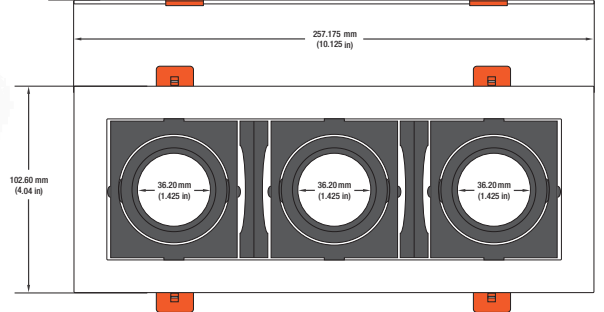

Name: _____

Company: _____

Phone: _____

Email: _____

VBD-MTR-78T Double Head Light Fixture Rectangular Recessed Downlight

SPECIFICATIONS

Model No.	VBD-MTR-78T
Trim Color	White
Trim Material	Aluminum
Trim Shape	Rectangular
Compatible Light Engines	VBD-TR5-W (2400K • 2700K • 3000K • 3500K • 4000K • 5000K) VBD-TR4-RGBW
Dimensions	257.2mm x 102.60mm (10.1" x 4.04")
Cut Size	231.77mm x 82mm (9.125" x 3.23")
Depth	52.80mm (2.08in)

Three light engines are required for this light fixture.

VBD-TR5-W (Frosted Glass)

Model No.	VBD-TR5-W-FG
Input Voltage	12V DC
Wattage	5W
Body Colour	Metallic Silver
Available Trim Color	Silver • White • Black • Gold
Diffuser Material	Frosted Glass
Fixture Material	Aluminum
Beam Angle	110°
Rendering Index	CRI>90
IP Rating	IP20 (Damp Location)
Dimensions	49mm x 28.5mm (1.93" x 1.12")

VBD-TR5-W (Clear Lens)

Model No.	VBD-TR5-W-L
Input Voltage	12V DC
Wattage	5W
Body Colour	Metallic Silver
Available Trim Color	Silver • White • Black • Gold
Diffuser Material	Clear Lens
Fixture Material	Aluminum
Beam Angle	35°
Rendering Index	CRI>90
IP Rating	IP20 (Damp Location)
Dimensions	49mm x 28.5mm (1.93" x 1.12")

Model No.	VBD-TR4-RGBW-FG
Input Voltage	12V DC
Wattage	4W
Color Temperature	RGBW
Body Colour	Metallic Silver
Available Trim Color	Silver • White • Black • Gold
Diffuser Material	Frosted Glass
Fixture Material	Aluminum
Beam Angle	110°
Rendering Index	CRI>80
IP Rating	IP20 (Damp Location)
Dimensions	49mm x 28.5mm (1.93" x 1.12")