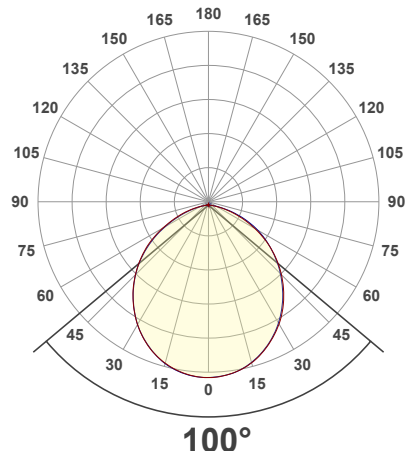

VBD-TR5-W (Clear Lens)

Model No.	VBD-TR5-W-L
Input Voltage	12V DC
Wattage	5W
Body Colour	Metallic Silver
Available Trim Color	Silver • White • Black • Gold
Diffuser Material	Clear Lens
Fixture Material	Aluminum
Beam Angle	35°
Rendering Index	CRI>90
IP Rating	IP20 (Damp Location)
Dimensions	49mm x 28.5mm (1.93" x 1.12")

Available Colour Temperatures

Beam Details

Beam Angle

ORDERING GUIDE

Example part number: **VBD-TR5-W-L-24K-S**

NOTES:

L = Clear Lens
S = Silver
G = Gold
B = Black
W = White

VBD-TR4-RGBW (Frosted Glass)

Model No.	VBD-TR4-RGBW-FG
Input Voltage	12V DC
Wattage	4W
Color Temperature	RGBW
Body Colour	Metallic Silver
Available Trim Color	Silver • White • Black • Gold
Diffuser Material	Frosted Glass
Fixture Material	Aluminum
Beam Angle	110°
Rendering Index	CRI>80
IP Rating	IP20 (Damp Location)
Dimensions	49mm x 28.5mm (1.93" x 1.12")

Beam Details

Beam Angle

ORDERING GUIDE

Example part number: **VBD-TR4-RGBW-FG-S**

NOTES:

FG = Frosted Glass
S = Silver
G = Gold
B = Black
W = White