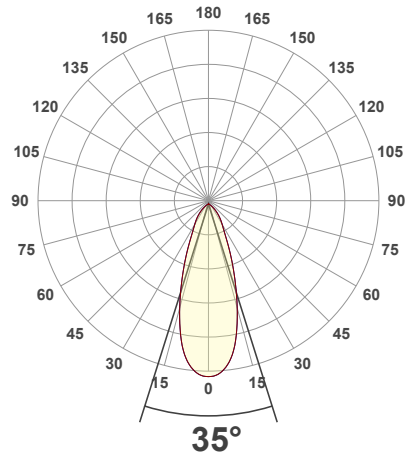

Name: _____

Company: _____

Phone: _____

Email: _____

VBD-MTR-78T Double Head Light Fixture Rectangular Recessed Downlight

SPECIFICATIONS

Model No.	VBD-MTR-78T
Trim Color	White
Trim Material	Aluminum
Trim Shape	Rectangular
Compatible Light Engines	VBD-TR5-W (2400K • 2700K • 3000K • 3500K • 4000K • 5000K) VBD-TR4-RGBW
Dimensions	257.2mm x 102.60mm (10.1" x 4.04")
Cut Size	231.77mm x 82mm (9.125" x 3.23")
Depth	52.80mm (2.08in)

Beam Details

Available Colour Temperatures

ORDERING GUIDE

Example part number: **VBD-TR5-W-FG-24K-S**

MODEL	SERIES	DIFFUSER	COLOUR	TRIM COLOUR
VBD	TR5-W	FG	XXX	X
			24K 35K 27K 40K 30K 50K	S B G W

NOTES:
FG = Frosted Glass
S = Silver
G = Gold
B = Black
W = White

VBD-TR5-W (Clear Lens)

Model No.	VBD-TR5-W-L
Input Voltage	12V DC
Wattage	5W
Body Colour	Metallic Silver
Available Trim Color	Silver • White • Black • Gold
Diffuser Material	Clear Lens
Fixture Material	Aluminum
Beam Angle	35°
Rendering Index	CRI>90
IP Rating	IP20 (Damp Location)
Dimensions	49mm x 28.5mm (1.93" x 1.12")

Available Colour Temperatures

Beam Details

Beam Angle

ORDERING GUIDE

Example part number: **VBD-TR5-W-L-24K-S**

NOTES:

L = Clear Lens
 S = Silver
 G = Gold
 B = Black
 W = White

VBD-TR4-RGBW (Frosted Glass)