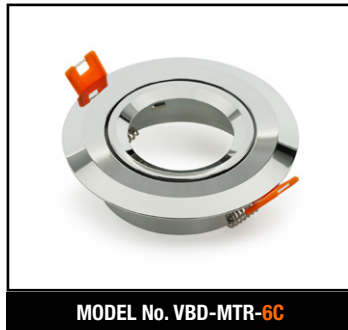

MODEL No. VBD-MTR-8W

MODEL No. VBD-MTR-6C