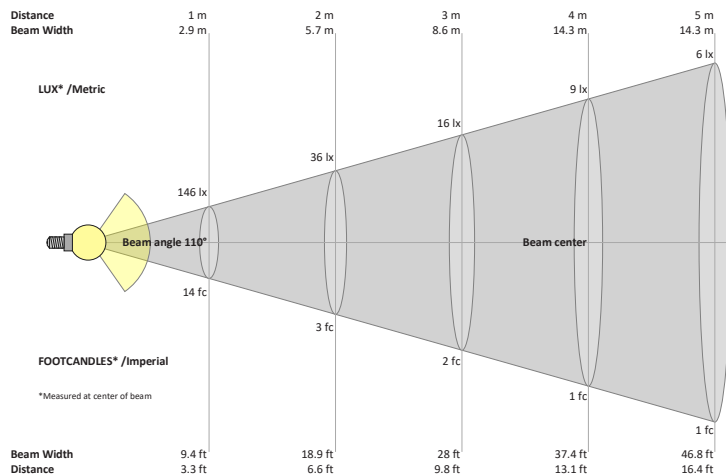

Name: _____

Company: _____

Phone: _____

Email: _____

VBD-MTR-78T Double Head Light Fixture Rectangular Recessed Downlight

SPECIFICATIONS

Model No.	VBD-MTR-78T
Trim Color	White
Trim Material	Aluminum
Trim Shape	Rectangular
Compatible Light Engines	VBD-TR5-W (2400K • 2700K • 3000K • 3500K • 4000K • 5000K) VBD-TR4-RGBW
Dimensions	257.2mm x 102.60mm (10.1" x 4.04")
Cut Size	231.77mm x 82mm (9.125" x 3.23")
Depth	52.80mm (2.08in)

Three light engines are required for this light fixture.

VBD-TR5-W (Frosted Glass)

Model No.	VBD-TR5-W-FG
Input Voltage	12V DC
Wattage	5W
Body Colour	Metallic Silver
Available Trim Color	Silver • White • Black • Gold
Diffuser Material	Frosted Glass
Fixture Material	Aluminum
Beam Angle	110°
Rendering Index	CRI>90
IP Rating	IP20 (Damp Location)
Dimensions	49mm x 28.5mm (1.93" x 1.12")

Beam Details

Available Colour Temperatures

ORDERING GUIDE

Example part number: **VBD-TR5-W-FG-24K-S**

MODEL	SERIES	DIFFUSER	COLOUR	TRIM COLOUR
VBD	TR5-W	FG	XXX	X
			24K 35K 27K 40K 30K 50K	S B G W

NOTES:
FG = Frosted Glass
S = Silver
G = Gold
B = Black
W = White

VBD-TR5-W (Clear Lens)

Model No.	VBD-TR5-W-L
Input Voltage	12V DC
Wattage	5W
Body Colour	Metallic Silver
Available Trim Color	Silver • White • Black • Gold
Diffuser Material	Clear Lens
Fixture Material	Aluminum
Beam Angle	35°
Rendering Index	CRI>90
IP Rating	IP20 (Damp Location)
Dimensions	49mm x 28.5mm (1.93" x 1.12")