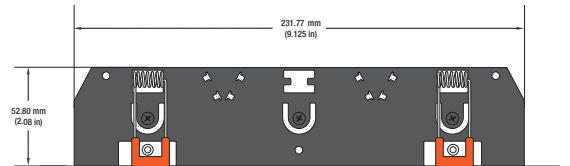

Name: _____

Company: _____

Phone: _____

Email: _____

VBD-MTR-78T Double Head Light Fixture Rectangular Recessed Downlight

SPECIFICATIONS

Model No.	VBD-MTR-78T
Trim Color	White
Trim Material	Aluminum
Trim Shape	Rectangular
Compatible Light Engines	VBD-TR5-W (2400K • 2700K • 3000K • 3500K • 4000K • 5000K) VBD-TR4-RGBW
Dimensions	257.2mm x 102.60mm (10.1" x 4.04")
Cut Size	231.77mm x 82mm (9.125" x 3.23")
Depth	52.80mm (2.08in)

Three light engines are required for this light fixture.

VBD-TR5-W (Frosted Glass)

Model No.	VBD-TR5-W-FG
Input Voltage	12V DC
Wattage	5W
Body Colour	Metallic Silver
Available Trim Color	Silver • White • Black • Gold
Diffuser Material	Frosted Glass
Fixture Material	Aluminum
Beam Angle	110°
Rendering Index	CRI>90
IP Rating	IP20 (Damp Location)
Dimensions	49mm x 28.5mm (1.93" x 1.12")