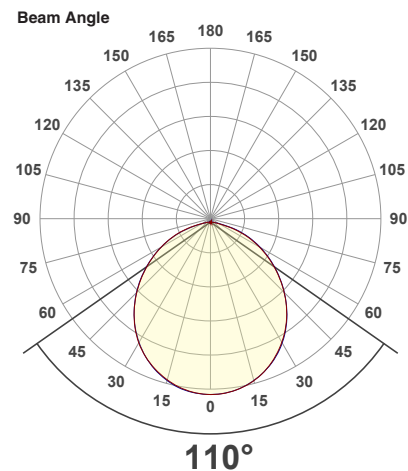

Name: _____

Company: _____

Phone: _____

Email: _____

VBD-MTR-78T Double Head Light Fixture Rectangular Recessed Downlight

SPECIFICATIONS

Model No.	VBD-MTR-78T
Trim Color	White
Trim Material	Aluminum
Trim Shape	Rectangular
Compatible Light Engines	VBD-TR5-W (2400K • 2700K • 3000K • 3500K • 4000K • 5000K) VBD-TR4-RGBW
Dimensions	257.2mm x 102.60mm (10.1" x 4.04")
Cut Size	231.77mm x 82mm (9.125" x 3.23")
Depth	52.80mm (2.08in)

Three light engines are required for this light fixture.

VBD-TR5-W (Frosted Glass)

Model No.	VBD-TR5-W-FG
Input Voltage	12V DC
Wattage	5W
Body Colour	Metallic Silver
Available Trim Color	Silver • White • Black • Gold
Diffuser Material	Frosted Glass
Fixture Material	Aluminum
Beam Angle	110°
Rendering Index	CRI>90
IP Rating	IP20 (Damp Location)
Dimensions	49mm x 28.5mm (1.93" x 1.12")

Beam Details

Available Colour Temperatures

ORDERING GUIDE

Example part number: **VBD-TR5-W-FG-24K-S**

MODEL	SERIES	DIFFUSER	COLOUR	TRIM COLOUR
VBD	TR5-W	FG	XXX	X
			24K 35K 27K 40K 30K 50K	S B G W

NOTES:
FG = Frosted Glass
S = Silver
G = Gold
B = Black
W = White

VBD-TR5-W (Clear Lens)

Model No.	VBD-TR5-W-L
Input Voltage	12V DC
Wattage	5W
Body Colour	Metallic Silver
Available Trim Color	Silver • White • Black • Gold
Diffuser Material	Clear Lens
Fixture Material	Aluminum
Beam Angle	35°
Rendering Index	CRI>90
IP Rating	IP20 (Damp Location)
Dimensions	49mm x 28.5mm (1.93" x 1.12")