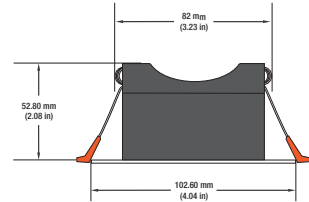

Name: _____

Company: _____

Phone: _____

Email: _____

VBD-MTR-78T Double Head Light Fixture Rectangular Recessed Downlight

SPECIFICATIONS

Model No.	VBD-MTR-78T
Trim Color	White
Trim Material	Aluminum
Trim Shape	Rectangular
Compatible Light Engines	VBD-TR5-W (2400K • 2700K • 3000K • 3500K • 4000K • 5000K) VBD-TR4-RGBW
Dimensions	257.2mm x 102.60mm (10.1" x 4.04")
Cut Size	231.77mm x 82mm (9.125" x 3.23")
Depth	52.80mm (2.08in)