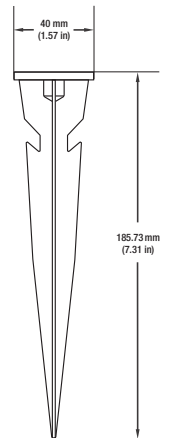

LANDSCAPE SPOTLIGHT

12-24V 12W 3000K (WARM WHITE)

Specifications

Model:	UL-12W-COB-1200-B
Voltage:	12-24V
Wattage:	12W
Color Temperature:	3000K (Warm White)
Housing Material:	Die-cast Aluminum body
Spike Material:	Aluminum metal
Beam Angle:	10°- 60° (Zoomable Lens)
LED Type:	Integrated COB LED
Cable Size:	Length: 3ft - 18AWG
IP Rating:	IP67 (Outdoor Rated)
Spike Height:	185.73mm (7.31 in)
Spotlight Dimensions:	Ø61mm x 127.70mm (Ø2.4in x 5in)
Certification:	ETL

SKU#: 666561413613

Features

- Used in various landscape lighting applications such as outdoor spotlights, tree uplighting, landscape accent lighting, and more.
- Comes with a 3 feet UL-listed 18 AWG wire cable.
- Features integrated COB LED with a brightness of 12W, providing higher brightness compared to solar garden lights.
- Zoomable spotlight with a beam angle of 10-60 degrees, allowing easy adjustment of the lens to control the brightness and coverage area.
- IP67 rating, die-cast aluminum body, and tempered glass lens ensure durability and weather resistance.
- Suitable for withstanding all kinds of weather conditions.