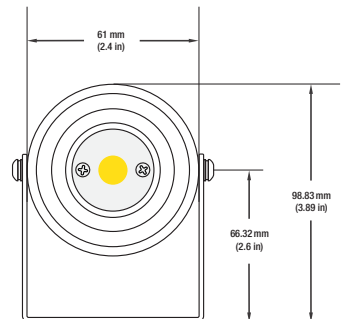

LANDSCAPE SPOTLIGHT

12-24V 12W 3000K (WARM WHITE)

Specifications

Model:	UL-12W-COB-1200-B
Voltage:	12-24V
Wattage:	12W
Color Temperature:	3000K (Warm White)
Housing Material:	Die-cast Aluminum body
Spike Material:	Aluminum metal
Beam Angle:	10°- 60° (Zoomable Lens)
LED Type:	Integrated COB LED
Cable Size:	Length: 3ft - 18AWG
IP Rating:	IP67 (Outdoor Rated)
Spike Height:	185.73mm (7.31 in)
Spotlight Dimensions:	Ø61mm x 127.70mm (Ø2.4in x 5in)
Certification:	ETL

SKU#: 666561413613

Features

- Used in various landscape lighting applications such as outdoor spotlights, tree uplighting, landscape accent lighting, and more.
- Comes with a 3 feet UL-listed 18 AWG wire cable.
- Features integrated COB LED with a brightness of 12W, providing higher brightness compared to solar garden lights.
- Zoomable spotlight with a beam angle of 10-60 degrees, allowing easy adjustment of the lens to control the brightness and coverage area.
- IP67 rating, die-cast aluminum body, and tempered glass lens ensure durability and weather resistance.
- Suitable for withstanding all kinds of weather conditions.