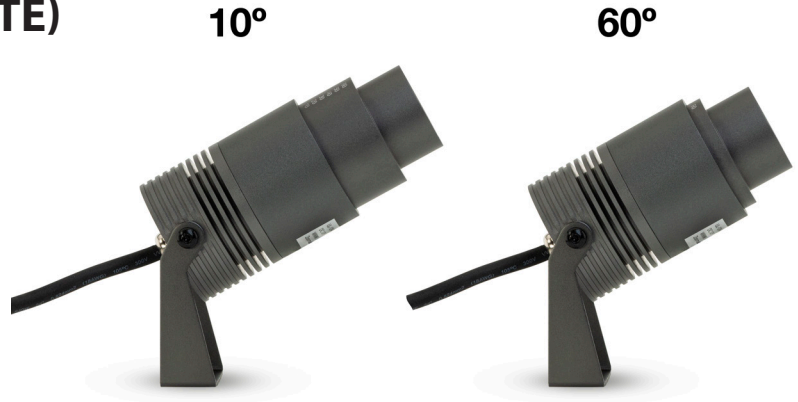

LANDSCAPE SPOTLIGHT

12-24V 12W 3000K (WARM WHITE)

Specifications

Model:	UL-12W-COB-1200-B
Voltage:	12-24V
Wattage:	12W
Color Temperature:	3000K (Warm White)
Housing Material:	Die-cast Aluminum body
Spike Material:	Aluminum metal
Beam Angle:	10°- 60° (Zoomable Lens)
LED Type:	Integrated COB LED
Cable Size:	Length: 3ft - 18AWG
IP Rating:	IP67 (Outdoor Rated)
Spike Height:	185.73mm (7.31 in)
Spotlight Dimensions:	Ø61mm x 127.70mm (Ø2.4in x 5in)
Certification:	ETL

SKU#: 666561413613

Features

- Used in various landscape lighting applications such as outdoor spotlights, tree uplighting, landscape accent lighting, and more.
- Comes with a 3 feet UL-listed 18 AWG wire cable.
- Features integrated COB LED with a brightness of 12W, providing higher brightness compared to solar garden lights.
- Zoomable spotlight with a beam angle of 10-60 degrees, allowing easy adjustment of the lens to control the brightness and coverage area.
- IP67 rating, die-cast aluminum body, and tempered glass lens ensure durability and weather resistance.
- Suitable for withstanding all kinds of weather conditions.