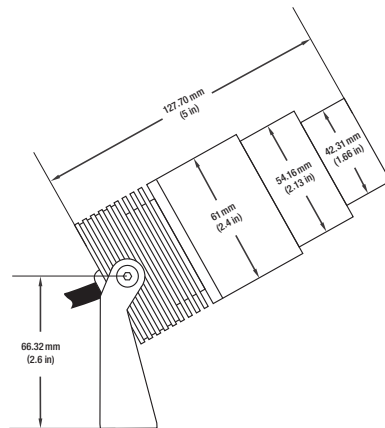

LANDSCAPE SPOTLIGHT

12-24V 12W 3000K (WARM WHITE)

Specifications

Model:	UL-12W-COB-1200-B
Voltage:	12-24V
Wattage:	12W
Color Temperature:	3000K (Warm White)
Housing Material:	Die-cast Aluminum body
Spike Material:	Aluminum metal
Beam Angle:	10°- 60° (Zoomable Lens)
LED Type:	Integrated COB LED
Cable Size:	Length: 3ft - 18AWG
IP Rating:	IP67 (Outdoor Rated)
Spike Height:	185.73mm (7.31 in)
Spotlight Dimensions:	Ø61mm x 127.70mm (Ø2.4in x 5in)
Certification:	ETL

SKU#: 666561413613

Features

- Used in various landscape lighting applications such as outdoor spotlights, tree uplighting, landscape accent lighting, and more.
- Comes with a 3 feet UL-listed 18 AWG wire cable.
- Features integrated COB LED with a brightness of 12W, providing higher brightness compared to solar garden lights.
- Zoomable spotlight with a beam angle of 10-60 degrees, allowing easy adjustment of the lens to control the brightness and coverage area.
- IP67 rating, die-cast aluminum body, and tempered glass lens ensure durability and weather resistance.
- Suitable for withstanding all kinds of weather conditions.