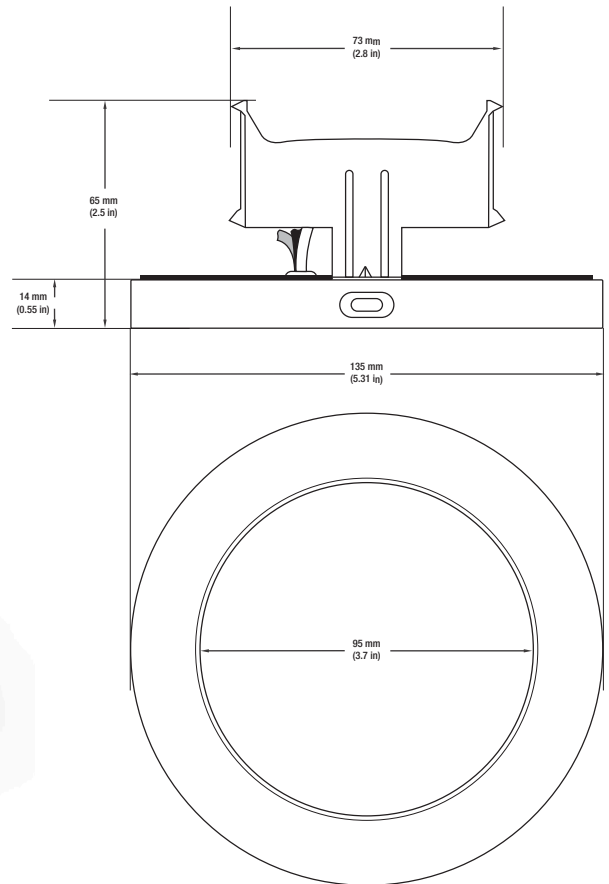

5" ROUND RECESSED LED DOWNLIGHT 120V, 6W, 3000K (WARM WHITE)

Specifications

Model No.:	WOR-PLR5-6-A1-30-2835-SM
Input Voltage:	120V DC
Wattage:	6W
Color Temperature:	3000K (Warm White)
Brightness:	400Lm
Body Color:	White
Rendering Index:	CRI>80
Material:	Aluminum
Dimmable:	Yes
IP Rating:	IP20 (Dry locations)
Dimensions:	Diameter 135mm (5.31") Depth 14mm (0.55")
Certification:	ETL

SKU: 666561413521

Features

- The 5 inch Round Dimmable Recessed LED Panel Light is a high-quality and energy-efficient lighting solution for commercial and residential buildings.
- Warm white color temperature of 3000K and produces 400 lumens of brightness.
- High-quality reflector prevents glaring. CRI of 80 ensures accurate color representation.
- Meets Canadian and United States standards and is ETL certified.
- Integrated at the sides within the fixture, providing even light distribution without flickering.
- Can be mounted on surface directly or screwed in an E26 socket in both J-box or regular housing.
- Steps for easy installation using different methods are included.
- Lifespan of 35,000 hours and dissipates very little heat, making it safe to touch.
- Suitable for dry and damp locations, with an IP rating that makes it safe to use in damp locations.