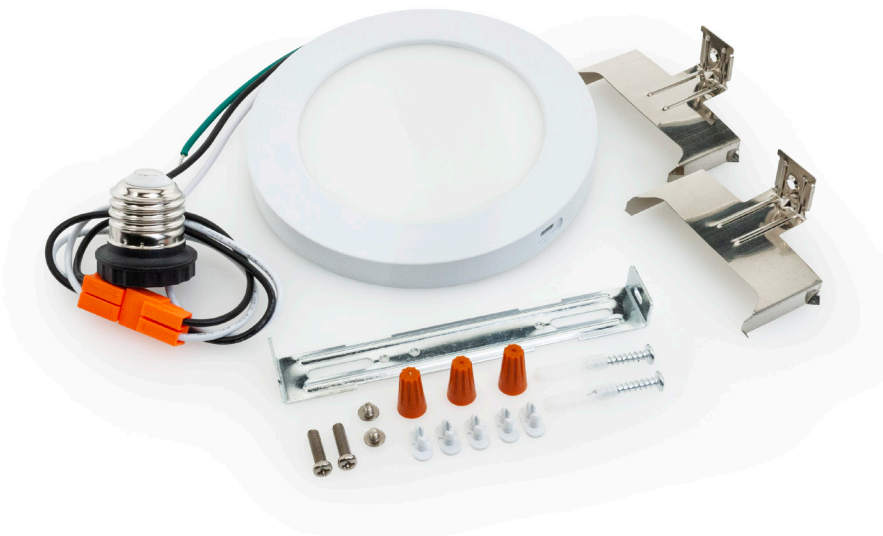

5" ROUND RECESSED LED DOWNLIGHT 120V, 6W, 3000K (WARM WHITE)

Specifications

Model No.:	WOR-PLR5-6-A1-30-2835-SM
Input Voltage:	120V DC
Wattage:	6W
Color Temperature:	3000K (Warm White)
Brightness:	400Lm
Body Color:	White
Rendering Index:	CRI>80
Material:	Aluminum
Dimmable:	Yes
IP Rating:	IP20 (Dry locations)
Dimensions:	Diameter 135mm (5.31") Depth 14mm (0.55")
Certification:	ETL

SKU: 666561413521

Features

- The 5 inch Round Dimmable Recessed LED Panel Light is a high-quality and energy-efficient lighting solution for commercial and residential buildings.
- Warm white color temperature of 3000K and produces 400 lumens of brightness.
- High-quality reflector prevents glaring. CRI of 80 ensures accurate color representation.
- Meets Canadian and United States standards and is ETL certified.
- Integrated at the sides within the fixture, providing even light distribution without flickering.
- Can be mounted on surface directly or screwed in an E26 socket in both J-box or regular housing.
- Steps for easy installation using different methods are included.
- Lifespan of 35,000 hours and dissipates very little heat, making it safe to touch.
- Suitable for dry and damp locations, with an IP rating that makes it safe to use in damp locations.