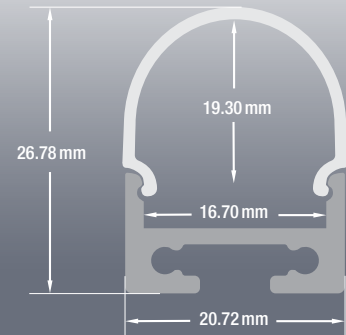

VEROBOARD®

Model: VBD-CH-R1-2

Material:	Anodized Aluminum
Colour:	Silver Grey
Diffuser Type:	Frosted
Diffuser Material:	Opal
Channel Length:	2m (6.5ft), 2.4m (7.8ft), 3m (9.8ft)
Channel Width:	20.7mm (0.81in)
Channel Height:	26.7mm (1in)

Job Name: _____

Distributor: _____

Type: _____

VBD-CH-R1 (3 meters)	SKU: 666561423735
VBD-CH-R1-2.4 (2.4 meters)	SKU: 666561431273
VBD-CH-R1-2 (2 meters)	SKU: 666561413453

Model: VBD-CH-R1-2

ACCESSORIES (Sold Separately)