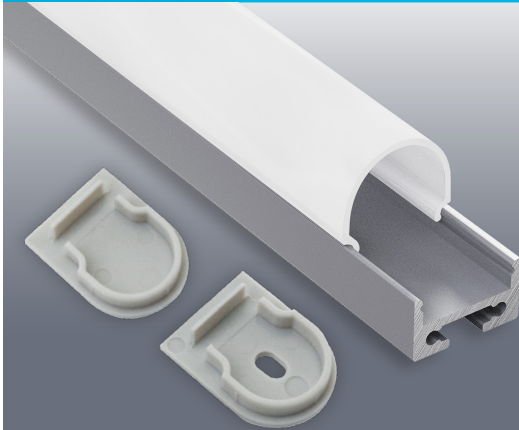

VEROBOARD®

Model: VBD-CH-R1-2

Material:	Anodized Aluminum
Colour:	Silver Grey
Diffuser Type:	Frosted
Diffuser Material:	Opal
Channel Length:	2m (6.5ft), 2.4m (7.8ft), 3m (9.8ft)
Channel Width:	20.7mm (0.81in)
Channel Height:	26.7mm (1in)

Job Name: _____

Distributor: _____

Type: _____

VBD-CH-R1 (3 meters)	SKU: 666561423735
VBD-CH-R1-2.4 (2.4 meters)	SKU: 666561431273
VBD-CH-R1-2 (2 meters)	SKU: 666561413453

Model: VBD-CH-R1-2

ACCESSORIES (Sold Separately)

Extra End Caps (4 Pair/bag)	Mounting Clips (4 PCs/bag)	Suspension Kit (1 Pair/bag)	Adjustable Brackets (2 PCs/bag)
<p>Model: VBD-ENCH-R1 SKU: 666561426729</p>	<p>Model: VBD-CLCH-R1 SKU: 666561429034</p>	<p>Model: VBD-AIRC-10F-ERWS SKU: 666561417468</p>	<p>Model: VBD-BR-UNVS SKU: 666561425821</p>