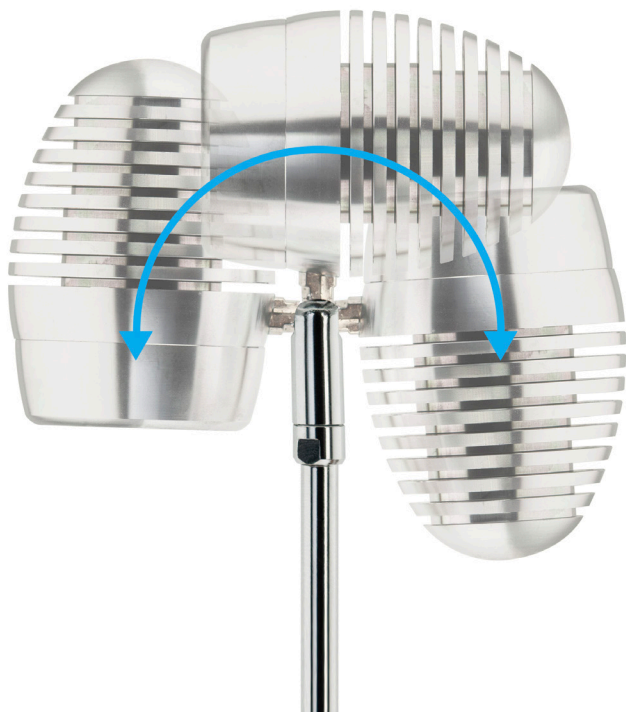

Disclaimer

The data and information contained in this specification sheet are subject to change without notice; the ratings supplied are provided based on the product manufacturer. The information contained in this specification sheet should not be considered a warranty, expressed or implied, including, but not limited to, a warranty of merchantability or fitness for a particular purpose. In no event shall LED Lights and Parts be liable for any incidental or consequential damages resulting from the use, misuse, or inability to use the product. This exclusion applies regardless of whether such damages are sought based on breach of warranty, breach of contract, negligence, strict liability in tort, or any other legal theory.