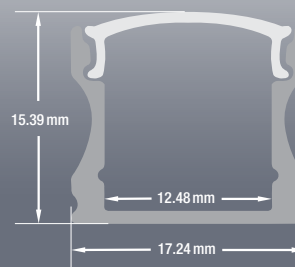

Model: VBD-CH-S4-2

ACCESSORIES (Sold Separately)

Extra End Caps (4 Pair/bag)	Mounting Clips (6 PCs/bag)	Adjustable Bracket (2 pcs/bag)	Cover/Lens*
Model: VBD-ENCH-S4 SKU: 666561426750	Model: VBD-CLCH-S4 SKU: 666561427177	VBD-BR-S4S5 SKU: 666561427450	PC Clear Cover VBD-CV-S4RF1 SKU: 666561427382 30 Degree Lens VBD-LENS-S4RF1 SKU: 666561427252 PC Black Cover VBD-CV-S4RF1B SKU: 666561427399

*Upon purchase, the product includes a frosted diffuser.